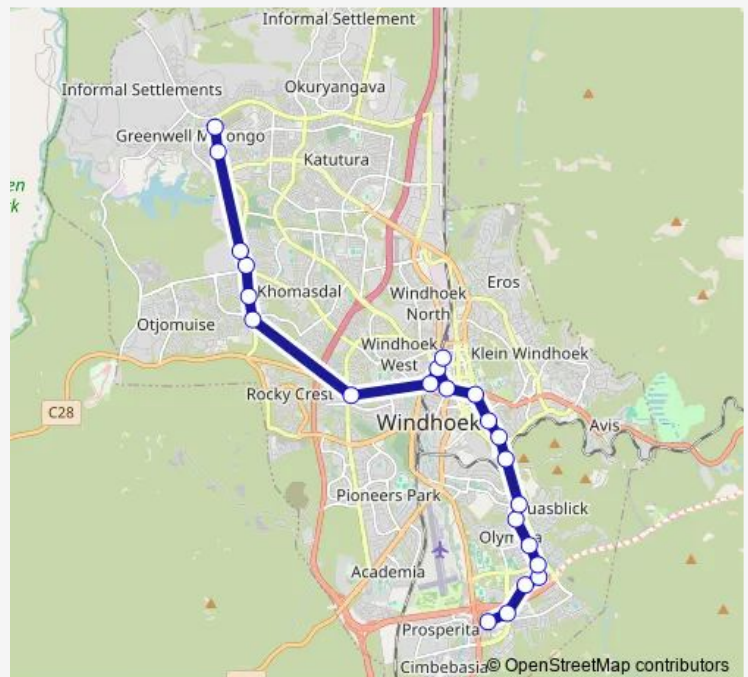

### Route schedule

Siyanda — Grove Mall/Kfc

Monday 05:33-07:48

Tuesday 05:33-07:48

Wednesday 05:33-07:48

Thursday 05:33-07:48

Friday 05:33-07:48

Saturday —

### Route info

Direction: Siyanda

Stops: 30

Trip Duration: 1 hour 12 min

■ 5-1 — complete

Grove Virgin Active

Grove Mall (Parkhouse)

Metro