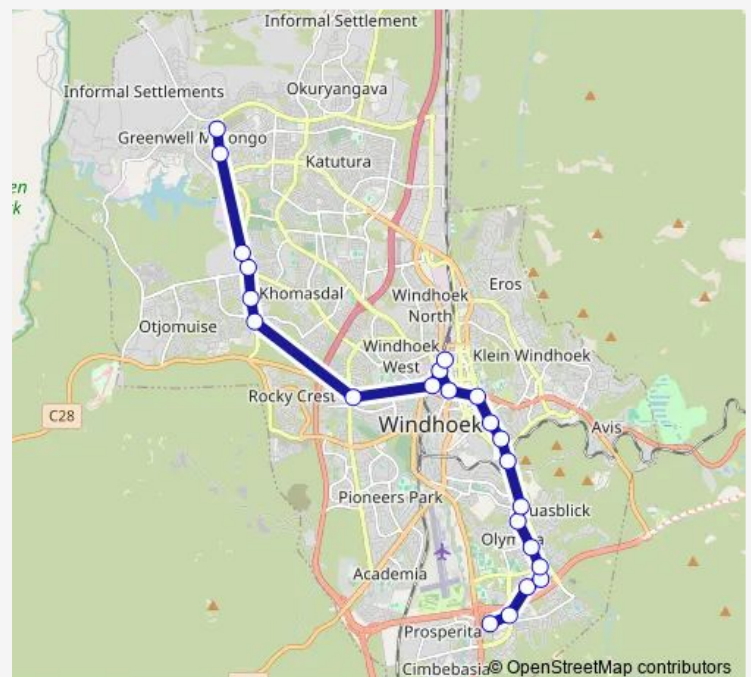

Thursday 05:33-07:48

Friday 05:33-07:48

Saturday —

Sunday —

Route info

Direction: Siyanda

Stops: 30

Trip Duration: 1 hour 13 min

Tuesday 06:46-17:41

Wednesday 06:46-17:41

Thursday 06:46-17:41

Friday 06:46-17:41

Saturday —

Sunday —

Route info

Direction: Grove Mall/Kfc