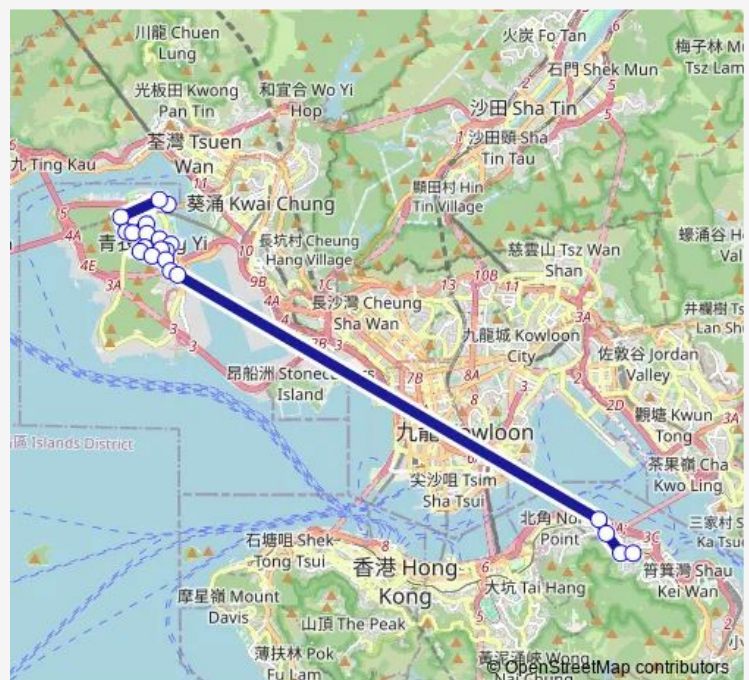

### Route info

Direction: [Kmb+Ctb] Tsing Yi Station/<Br>Tsing Yi Station[[Kmb] Tsing Yi Station

Stops: 21

Trip Duration: 1 hour 5 min

[Kmb+Ctb] Ching MUI House Cheung Ching Estate/<Br>Ching MUI House Cheung Ching Estate, Chung MEI Road[[Kmb] Ching MUI House Cheung Ching Estate