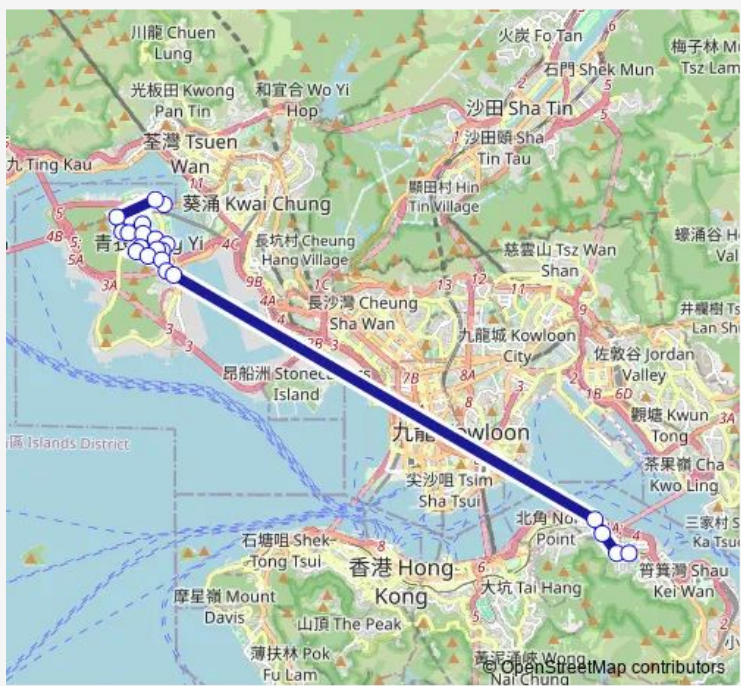

Route schedule

[Kmb+Ctb] Tsing Yi Station/<Br>Tsing Yi Station[[Kmb] Tsing Yi Station — [Ctb] Kornhill Plaza, Kornhill Road[[Kmb+Ctb] Kornhill Plaza/<Br>Kornhill Plaza, Kornhill Road

Monday	07:15-07:45
Tuesday	07:15-07:45
Wednesday	07:15-07:45
Thursday	07:15-07:45
Friday	07:15-07:45
Saturday	—
Sunday	—

**Route info**

Direction: [Kmb+Ctb] Tsing Yi Station/<Br>Tsing Yi Station[[Kmb] Tsing Yi Station

Stops: 21

Trip Duration: 1 hour 8 min

[Kmb+Ctb] Ching MUI House Cheung Ching Estate/<Br>Ching MUI House Cheung Hong Estate, Chung MEI Road[[Kmb] Ching MUI House Cheung Ching Estate