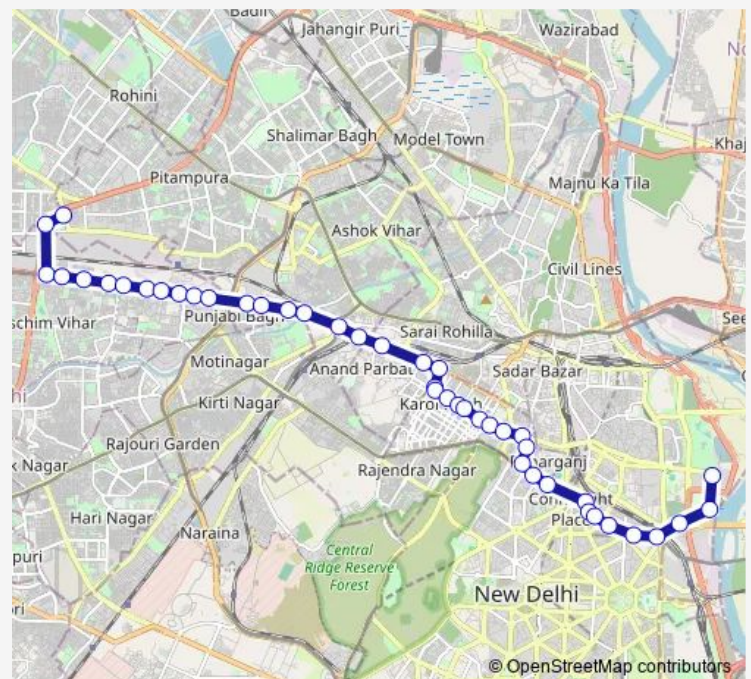

### Route schedule

West Enclave / Sansad Vihar (T) — Delhi Sachivalaya (Rajghat Power House)

Monday	08:33-21:45
Tuesday	08:33-21:45
Wednesday	08:33-21:45
Thursday	08:33-21:45
Friday	08:33-21:45
Saturday	08:33-21:45
Sunday	08:33-21:45

### Route info

Direction: West Enclave / Sansad Vihar (T)

Stops: 43

Trip Duration: 1 hour 20 min

993down

BusMaps

Dev Nagar

Dev Nagar / Khalsa College