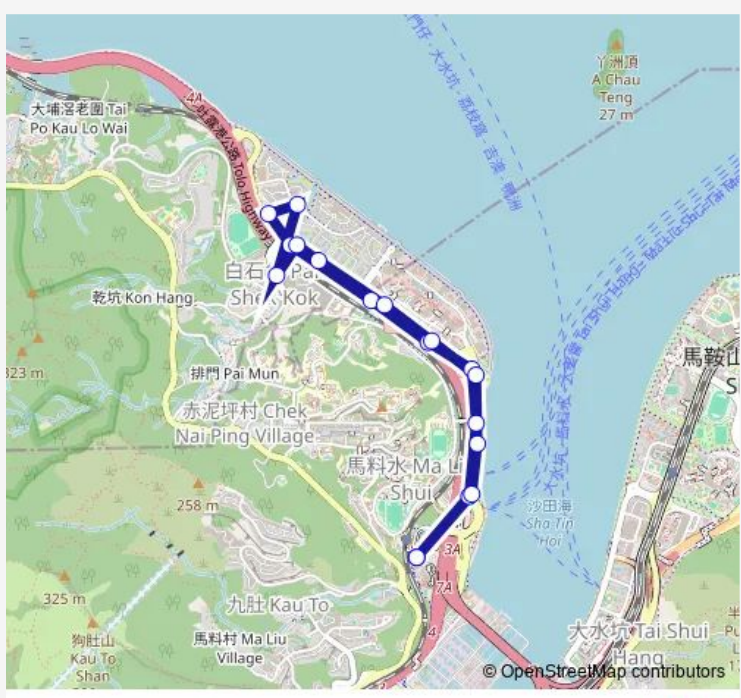

- [Kmb] FO YIN Road|[Lwb] FO YIN Road

- [Ctb] ST Martin, Chong SAN Road|[Kmb] ST Martin|[Lwb] ST Martin

- [Ctb] PAK Shek Kok|[Kmb] PAK Shek Kok

- [Kmb] Mayfair BY THE Sea

- [Kmb] POK YIN Road

Route schedule

[Ctb] University Station|[Kmb] University Station — [Kmb] POK YIN Road

Monday	00:30
Tuesday	00:30
Wednesday	00:30
Thursday	00:30
Friday	00:30
Saturday	00:30
Sunday	00:30

Route info

Direction: [Ctb] University Station|[Kmb] University Station

Stops: 10

Trip Duration: 0 hour 14 min

■ 272A — University Station - POK YIN Road (Circular) **BusMaps**

Direction

[Ctb] University Station|[Kmb] University Station — [Ctb] University Station|[Kmb] University Station

18 stops

[Open route schedule](#)

[Ctb] University Station|[Kmb] University Station

[Ctb] MA LIU Shui Public Pier, Science Park Road|[Kmb] MA LIU Shui Public Pier|[Lwb] MA LIU Shui Public Pier

[Ctb] Water Sports Centre, Science Park Road|[Kmb] Water Sports Centre|[Lwb] Water Sports Centre