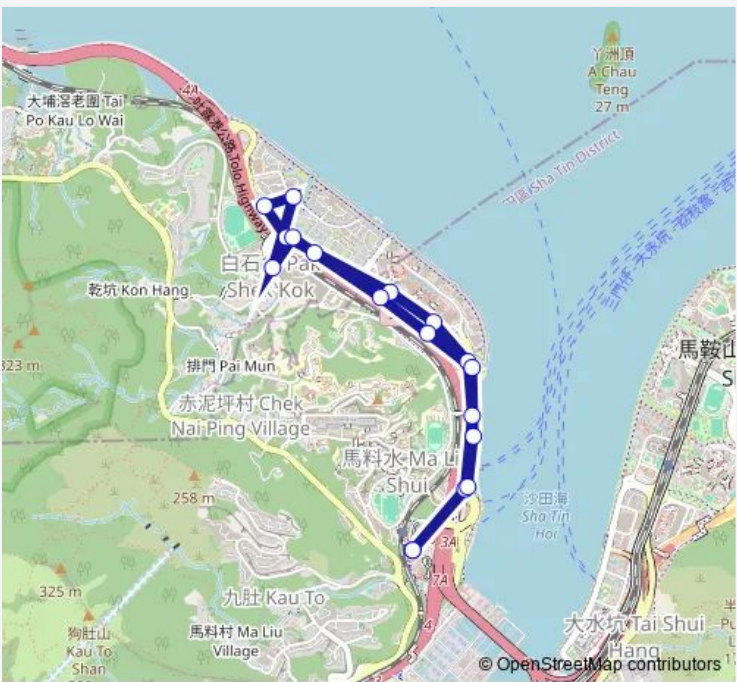

Bus 272a University Station - POK YIN Road (Circular) (VIA Chong SAN Road)

[Go to website](#)

Direction
 [Ctb] University Station[[Kmb] University Station — [Kmb] POK YIN Road
 10 stops
[Open route schedule](#)

- [Ctb] University Station[[Kmb] University Station
- [Ctb] MA LIU Shui Public Pier, Science Park Road[[Kmb+Ctb] MA LIU Shui Public Pier/
Ma LIU Shui Public Pier, Science Park Road[[Kmb] MA LIU Shui Public Pier[[Lwb] MA LIU Shui Public Pier
- [Ctb] Water Sports Centre, Science Park Road[[Kmb+Ctb] Water Sports Centre/
Water Sports Centre, Science Park Road[[Kmb] Water Sports Centre[[Lwb] Water Sports Centre
- [Ctb] Hong Kong Institute OF Biotechnology, Science Park Road[[Kmb+Ctb] Hong Kong Institute OF Biotechnology/
Hong Kong Institute OF Biotechnology, Science Park Road[[Kmb] Hong Kong Institute OF Biotechnology[[Lwb] Hong Kong Institute OF Biotechnology
- [Kmb+Ctb] Science Park (Phase 1)/
Hong Kong Science Park Phase 1, Chong SAN Road[[Kmb] Science Park (Phase 1)][[Lwb] Science Park (Phase 1)
- [Kmb+Ctb] FO YIN Road/
Fo YIN Road, Chong SAN Road[[Kmb] FO YIN Road[[Lwb] FO YIN Road
- [Ctb] ST Martin, Chong SAN Road[[Kmb+Ctb] ST Martin/
St Martin, Chong SAN Road[[Kmb] ST Martin[[Lwb] ST Martin
- [Ctb] PAK Shek Kok[[Kmb] PAK Shek Kok
- [Kmb] Mayfair BY THE Sea
- [Kmb] POK YIN Road

Route schedule
 [Ctb] University Station[[Kmb] University Station — [Kmb] POK YIN Road

Monday	00:30
Tuesday	00:30
Wednesday	00:30
Thursday	00:30
Friday	00:30
Saturday	00:30
Sunday	00:30

Route info
 Direction: [Ctb] University Station[[Kmb] University Station
 Stops: 10
 Trip Duration: 0 hour 13 min

■ 272a — University Station - POK YIN Road (Circular) (VIA Chong SAN Road) **BusMaps**

Direction

[Ctb] University Station|[Kmb] University Station — [Ctb] University Station|[Kmb] University Station

18 stops