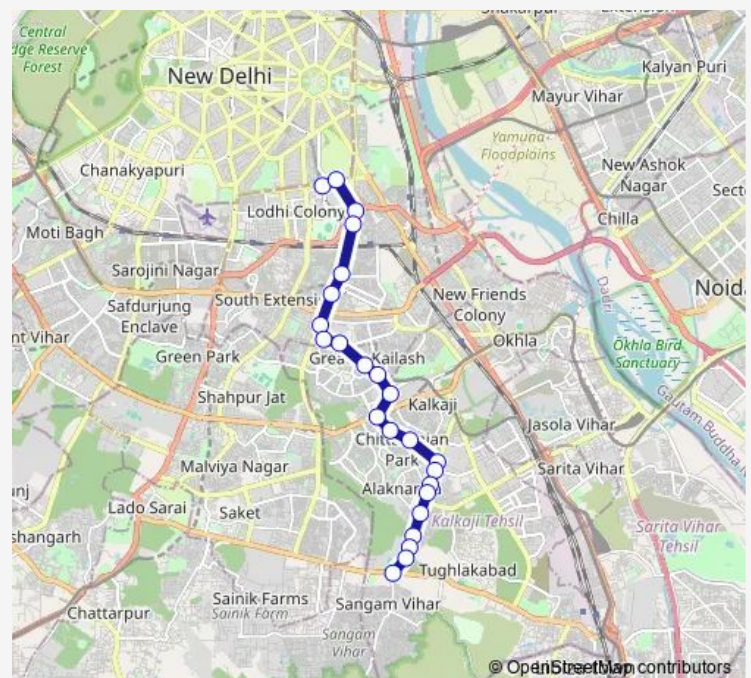

Saturday 04:53-07:33

Sunday 04:53-07:33

### Route info

Direction: Sunehari Pulla Depot / Jawahar Lal Nehru Stadium Terminal

Stops: 24

Trip Duration: 0 hour 45 min

548Istlup

BusMaps

Guru Ravi Das Ashram / Tughlaqabad Extension

Jamia Hamdard Library