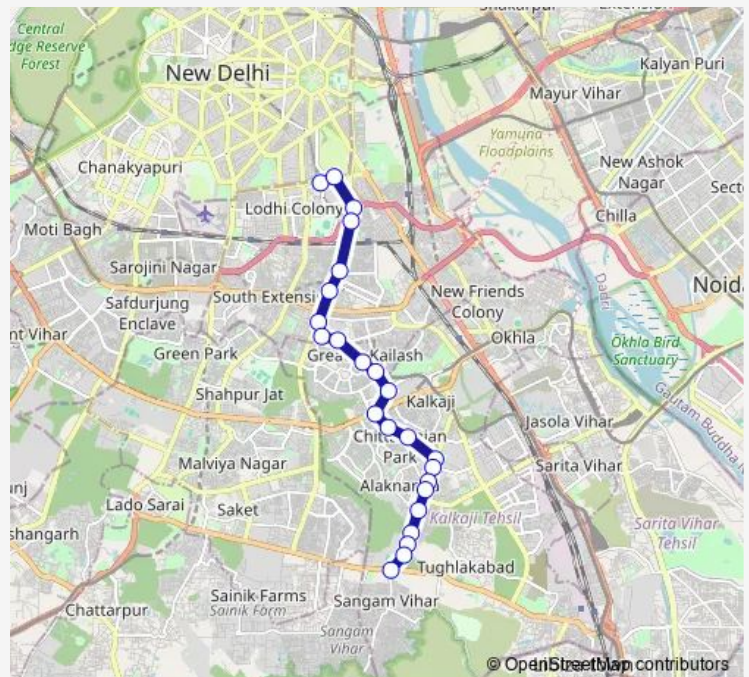

Thursday 04:53-07:33

Friday 04:53-07:33

Saturday 04:53-07:33

Sunday 04:53-07:33

Route info

Direction: Sunehari Pulla Depot / Jawahar Lal Nehru Stadium Terminal

Stops: 24

Trip Duration: 0 hour 45 min