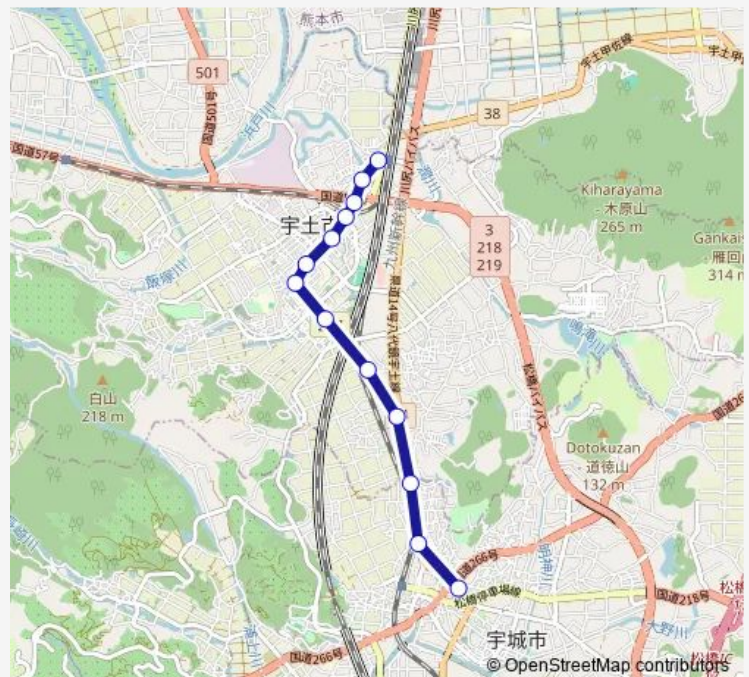

### Route schedule

宇土駅前 — 松橋産交

Monday 07:45

Tuesday 07:45

Wednesday 07:45

Thursday 07:45

Friday 07:45

Saturday —

### Route info

Direction: 宇土駅前

Stops: 13

Trip Duration: 0 hour 15 min

■ 宇土駅前→西城の浦 ~ →松橋

BusMaps

Bus time schedules and route maps are available in an offline PDF at [busmaps.com](https://busmaps.com). Use the [busmaps.com](https://busmaps.com) website to see live bus times, train schedule or subway schedule, and step-by-step directions for all public transit in Uto