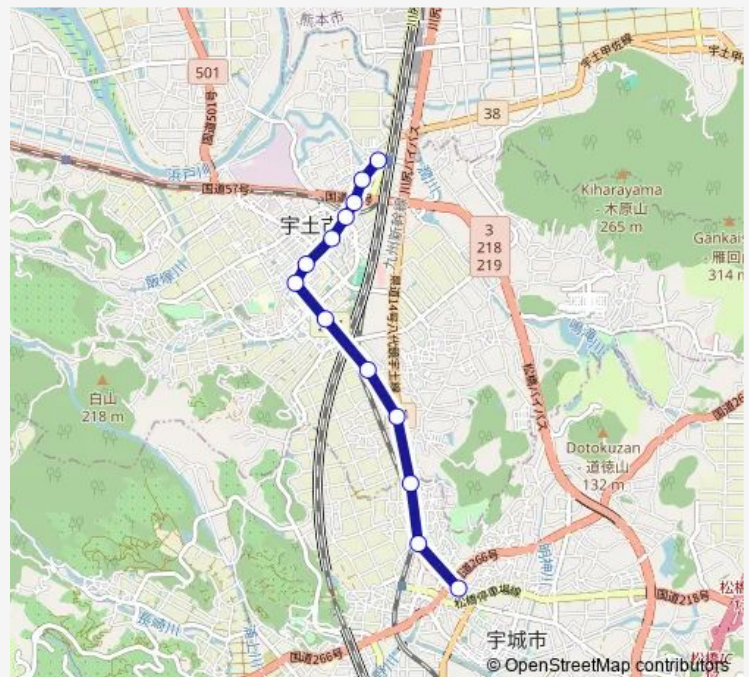

### Route schedule

宇土駅前 — 松橋産交

Monday 07:45

Tuesday 07:45

Wednesday 07:45

Thursday 07:45

Friday 07:45

Saturday —

### Route info

Direction: 宇土駅前

Stops: 13

Trip Duration: 0 hour 15 min

■ 宇土駅前→西城の浦 ~ →松橋

Bus time schedules and route maps are available in an offline PDF at [busmaps.com](https://busmaps.com). Use the [busmaps.com](https://busmaps.com) website to see live bus times, train schedule or subway schedule, and step-by-step directions for all public transit in Uto