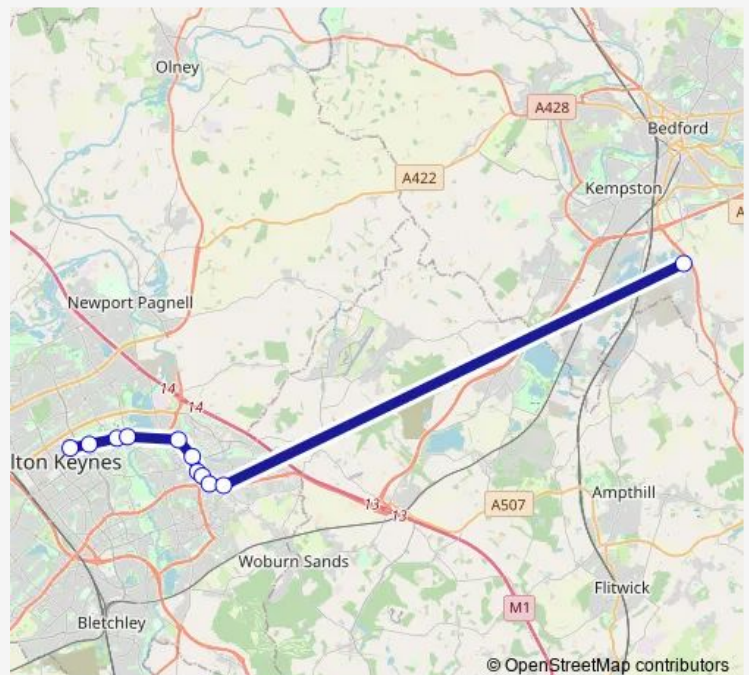

Bus FL15 Wixams - Milton Keynes

[Go to website](#)

Direction

Theatre District — Retirement Village

11 stops

[Open route schedule](#)

Theatre District

Enmore Roundabout west

Saturday —

Sunday —

Route info

Direction: Theatre District

Stops: 11

Trip Duration: 0 hour 45 min

■ FL15 — Wixams - Milton Keynes

BusMaps

Direction

Retirement Village — Theatre District

11 stops

[Open route schedule](#)

Retirement Village

Kingston Roundabout West

Lasborough Road

Kingston District Centre

Mandeville Drive

Claridge Drive

Fishermead Roundabout North

Fishermead Boulevard

Springfield Roundabout South

The Point

Theatre District

Route schedule