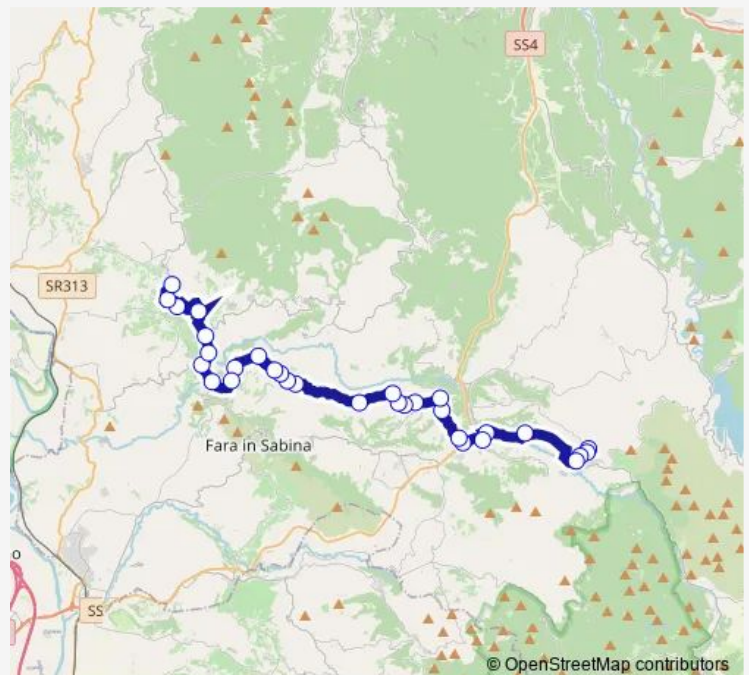

Route schedule

POGGIO MOIANO | Deposito # f9727 — Poggio Mirteto | Viale De Vito # f2445

Monday	15:10
Tuesday	15:10
Wednesday	15:10
Thursday	15:10
Friday	15:10
Saturday	—
Sunday	—

Route info

Direction: POGGIO MOIANO | Deposito # f9727

Stops: 31

Trip Duration: 0 hour 50 min

Poggio Moiano - Poggio Mirteto # Pm37a

CASTELNUOVO F. | Via Ficoccelli (Km 12) # f9890

CASTELNUOVO F. | Via Ficoccelli Str. Mercato # f9920

CASTELNUOVO F. | Via Granica Via Farfa # f9891

The schedule is provided in the local timezone. Times with "(+1)" indicate departures on the next day.

PDF file created on 2025-01-16

2024 BusMaps.com - All Rights Reserved