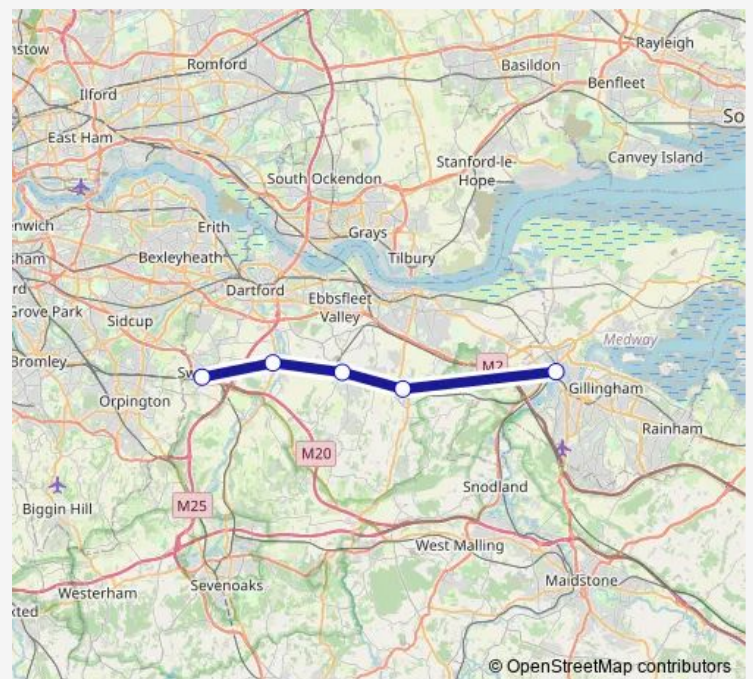

—

Sunday

06:20-21:20

Route info

Direction: Strood

Stops: 5

Trip Duration: 1 hour 3 min

Se:Soo->Say Rail Replacement Bus Service time schedules and route maps are available in an offline PDF at busmaps.com. Use the busmaps.com website to see live bus times, train schedule or subway schedule, and step-by-step directions for all public transit in Rochester