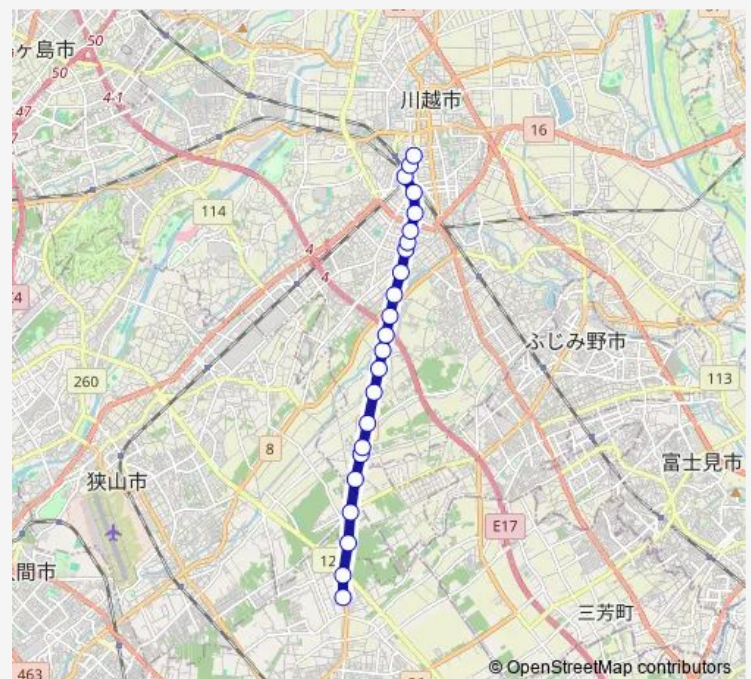

Saturday 05:28-07:06

Sunday 05:47-12:10

Route info

Direction: 西武バス所沢営業所

Stops: 23

Trip Duration: 0 hour 25 min

脇田町

本川越駅

Direction

undefined — undefined

0 stops

[Open route schedule](#)

Route schedule

undefined — undefined

Monday	08:59-23:05
Tuesday	08:59-23:05
Wednesday	08:59-23:05
Thursday	08:59-23:05
Friday	08:59-23:05
Saturday	08:07-23:25
Sunday	11:00-22:42