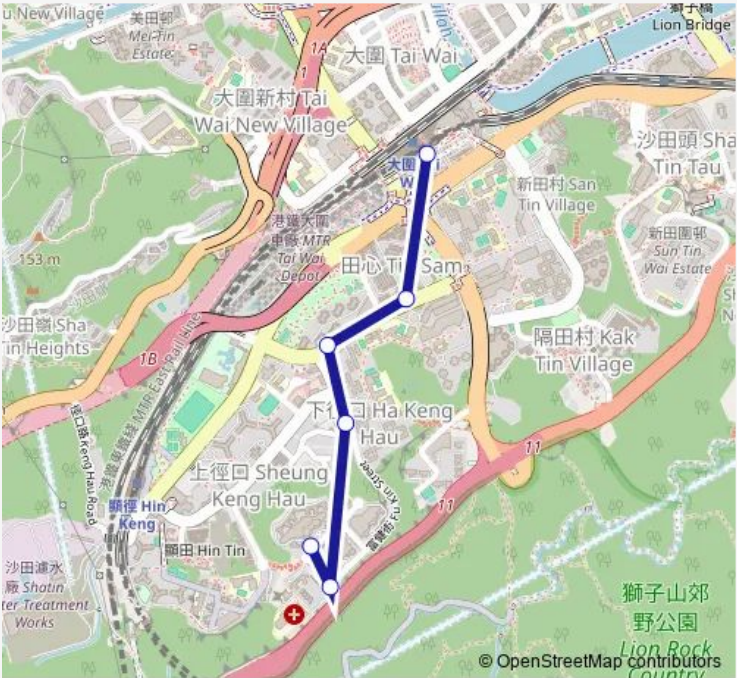

Bus 68K TAI WAI Station Public Transport Interchange - Julimount Garden (Special Short Working Service)

[Go to website](#)

Direction
 HIN TAI STREET, NEAR JULIMOUNT GARDEN — TAI WAI STATION BUS TERMINUS|TAI WAI STATION PUBLIC TRANSPORT INTERCHANGE
 6 stops
[Open route schedule](#)

- HIN TAI STREET, NEAR JULIMOUNT GARDEN
- FU KIN STREET, OUTSIDE UNION HOSPITAL
- FU KIN STREET, OPPOSITE SIN SAM HOUSE, LUNG HANG ESTATE
- TIN SAM STREET, OUTSIDE CARADO GARDEN (HOUSE NO. 17)
- TIN SAM STREET, BUS LAY-BY OUTSIDE TIN SAM VILLAGE
- TAI WAI STATION BUS TERMINUS|TAI WAI STATION PUBLIC TRANSPORT INTERCHANGE

Route info
 Direction: HIN TAI STREET, NEAR JULIMOUNT GARDEN
 Stops: 6
 Trip Duration: 0 hour 6 min

Direction

TAI WAI STATION BUS TERMINUS|TAI WAI STATION PUBLIC TRANSPORT INTERCHANGE — HIN TAI STREET, NEAR JULIMOUNT GARDEN

5 stops

[Open route schedule](#)

TAI WAI STATION BUS TERMINUS|TAI WAI STATION PUBLIC TRANSPORT INTERCHANGE

FU KIN STREET, OUTSIDE HOK SAM HOUSE, LUNG HANG ESTATE (NEAR LOK SIN TONG YOUNG KO HSIAO LIN SECONDARY SCHOOL)