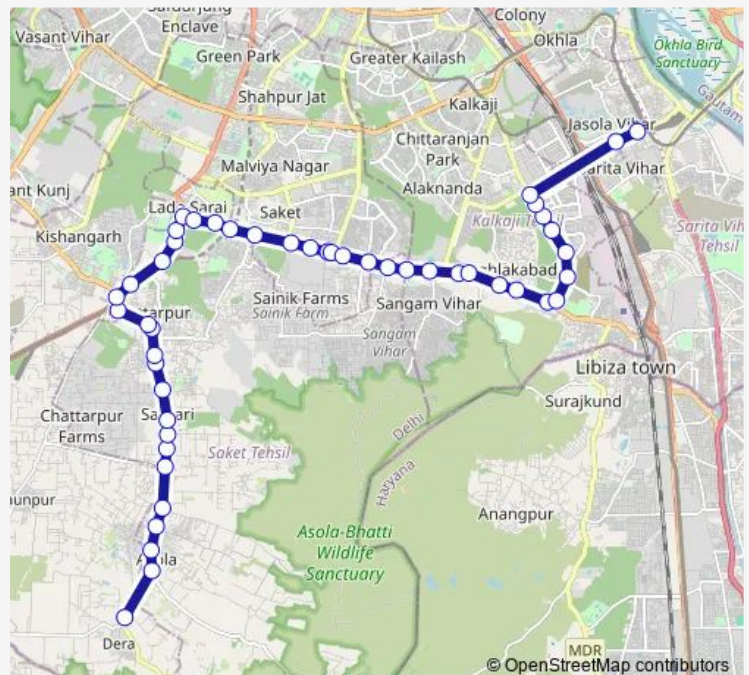

Lado Sarai Crossing

### Route schedule

Dera Village Terminal — Jasola Vihar

Monday 05:10-19:30

Tuesday 05:10-19:30

Wednesday 05:10-19:30

Thursday 05:10-19:30

Friday 05:10-19:30

Saturday 05:10-19:30

### Route info

Direction: Dera Village Terminal

Stops: 48

Trip Duration: 1 hour 39 min

434down

Lado Sarai

Dhaura Peer Lado Sarai

Saidul-A-Jab / Saket Metro Station