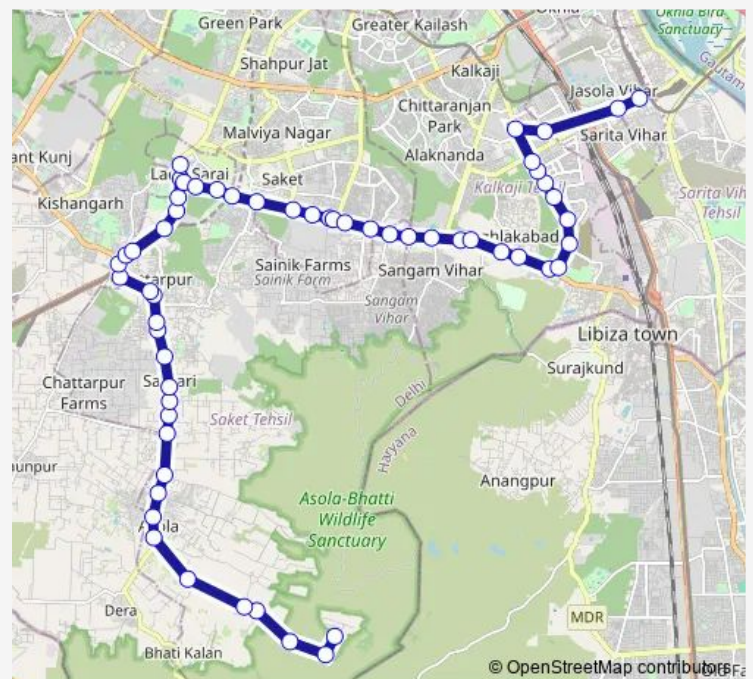

Andheria Bagh More

Qutub Minar Metro Sation

Delhi Jal Board (MG Road)

Route schedule

Dera Kalan Terminal — Jasola Vihar

Monday 06:00-21:32

Tuesday 06:00-21:32

Wednesday 06:00-21:32

Thursday 06:00-21:32

Friday 06:00-21:32

Saturday 06:00-21:32

Sunday 06:00-21:32

Route info

Direction: Dera Kalan Terminal

Stops: 50

Trip Duration: 1 hour 46 min

434down

BusMaps

Ahinsa Sthal

Lado Sarai Crossing

Lado Sarai

Dhaura Peer Lado Sarai

Saidul-A-Jab / Saket Metro Station

Maidan Garhi Crossing (SDM Court)