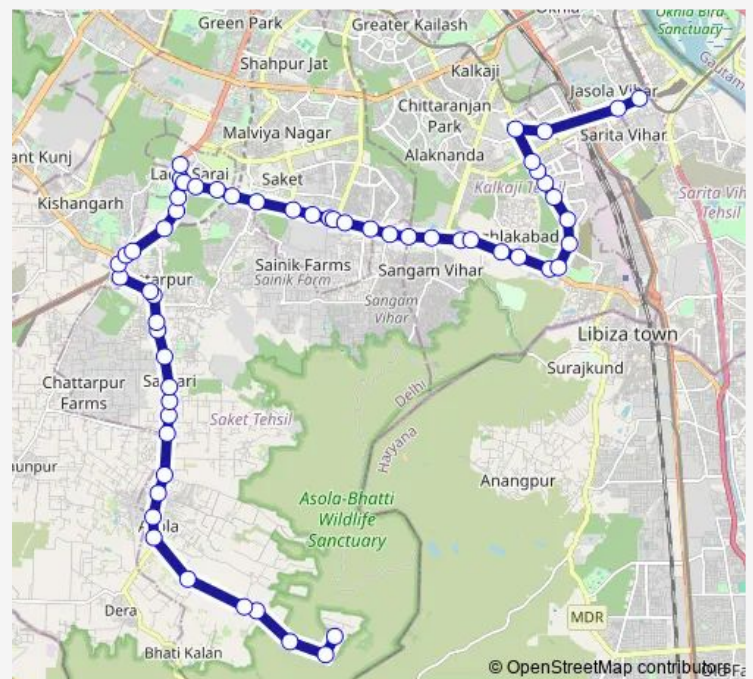

Andheria Bagh More

Qutub Minar Metro Sation

Delhi Jal Board (MG Road)

Route schedule

Dera Kalan Terminal — Jasola Vihar

Monday 06:00-21:32

Tuesday 06:00-21:32

Wednesday 06:00-21:32

Thursday 06:00-21:32

Friday 06:00-21:32

Saturday 06:00-21:32

Sunday 06:00-21:32

Route info

Direction: Dera Kalan Terminal

Stops: 50

Trip Duration: 1 hour 46 min

434down

BusMaps

Ahinsa Sthal

Lado Sarai Crossing

Lado Sarai

Dhaura Peer Lado Sarai

Saidul-A-Jab / Saket Metro Station

Maidan Garhi Crossing (SDM Court)