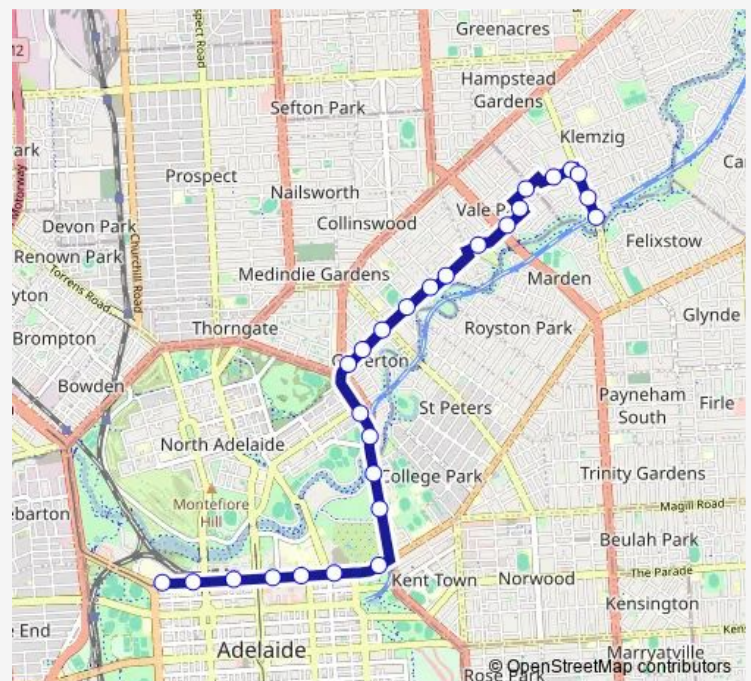

Stop G1 North Tce - North side

Stop I1 North Tce - North side

Stop 1 Botanic Rd - North West side

Stop 2 Hackney Rd - West side

Stop 3 Hackney Rd - West side

Stop 4 Mann Rd - West side

Stop 5 Mann Rd - South West side

Stop 13 Vale St - North West side

Stop 14 Harris Rd - North West side

Stop 14A Ilford St - South West side

Stop 15 Wilpena Ave - North West side

### Route schedule

Stop B2 North Tce - North side — Stop 17 O.G. Rd - East side

Monday —

Tuesday —

Wednesday —

Thursday —

Friday —

Saturday 07:31-16:30

### Route info

Direction: Stop B2 North Tce - North side

Stops: 26

Trip Duration: 0 hour 26 min

281K — City to Klemzig

Stop 15A Wilpena Ave - North West side

Stop 16 Wilpena Ave - North side

Stop 17B O.G. Rd - East side