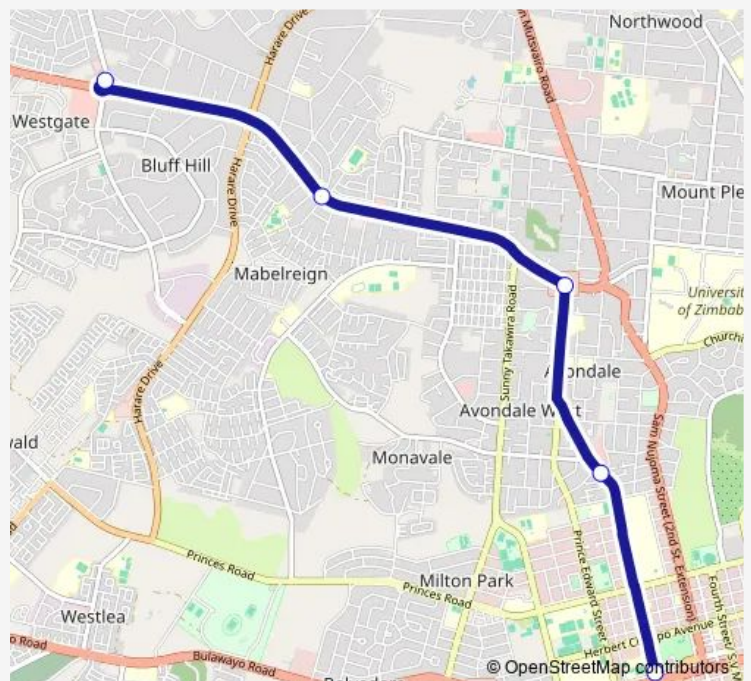

Direction

Parklane Hub — Westgate Shopping Centre

5 stops

[Open route schedule](#)

Parklane Hub

Avondale Shops

Corner King George Rd & Lomagundi Rd

Avonlea Primary School

Westgate Shopping Centre

Route schedule

Parklane Hub — Westgate Shopping Centre

Monday	14:03
Tuesday	14:03
Wednesday	14:03
Thursday	14:03
Friday	14:03
Saturday	14:03
Sunday	14:03

Route info

Direction: Parklane Hub

Stops: 5

Trip Duration: 0 hour 26 min

■ Parklane Hub to Westgate

Communal Taxi Service time schedules and route maps are available in an offline PDF at busmaps.com. Use the busmaps.com website to see live bus times, train schedule or subway schedule, and step-by-step directions for all public transit in Harare