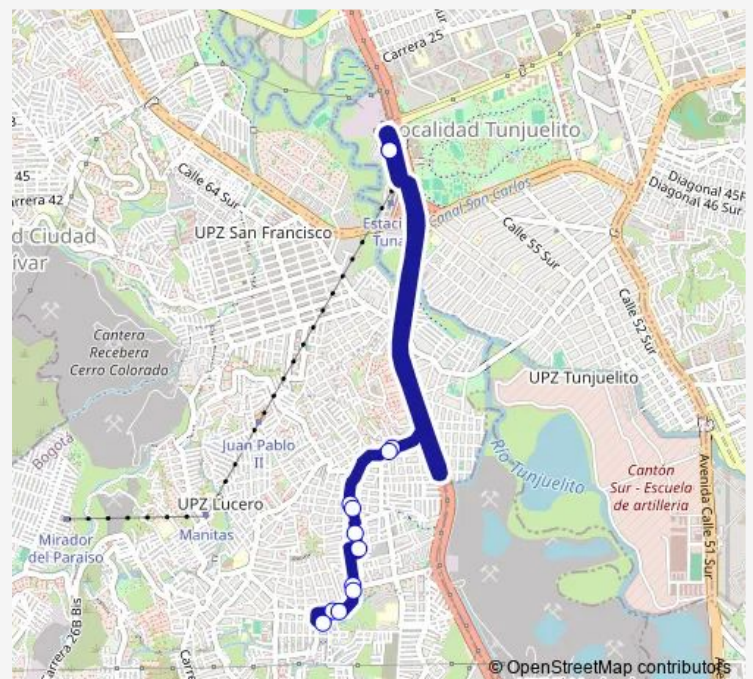

6-5 DG 64 A Bis Sur - KR 17D Bis (330B11)

Portal Tunal

### Route schedule

Portal Tunal — Portal Tunal

|           |             |
|-----------|-------------|
| Monday    | 04:30-13:00 |
| Tuesday   | 04:30-13:00 |
| Wednesday | 04:30-13:00 |
| Thursday  | 04:30-13:00 |
| Friday    | 04:30-13:00 |
| Saturday  | 04:30-13:00 |
| Sunday    | —           |

### Route info

Direction: Portal Tunal

Stops: 13

Trip Duration: 7 hour 12 min

6-5\_ Bus time schedules and route maps are available in an offline PDF at [busmaps.com](https://busmaps.com). Use the [busmaps.com](https://busmaps.com) website to see live bus times, train schedule or subway schedule, and step-by-step directions for all public transit in Bogota