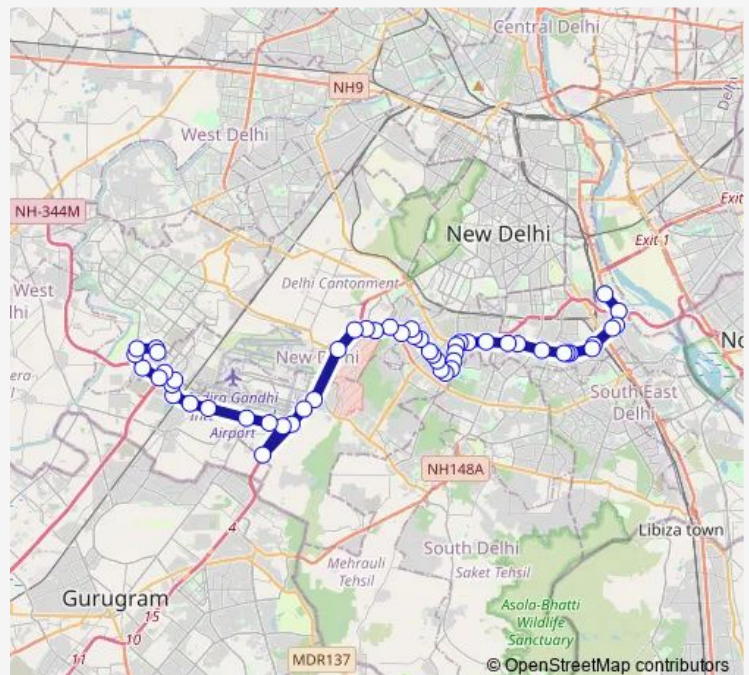

### Route schedule

Isbt Sarai Kale Khan — Pochan Pur Village Dwarka Sec 23

Monday 08:35-19:50

Tuesday 08:35-19:50

Wednesday 08:35-19:50

Thursday 08:35-19:50

Friday 08:35-19:50

Saturday 08:35-19:50

Sunday 08:35-19:50

### Route info

Direction: Isbt Sarai Kale Khan

Stops: 52

Trip Duration: 2 hour 19 min

743bup

BusMaps

R K Puram Sec 1/4

RK Puram Sec-1