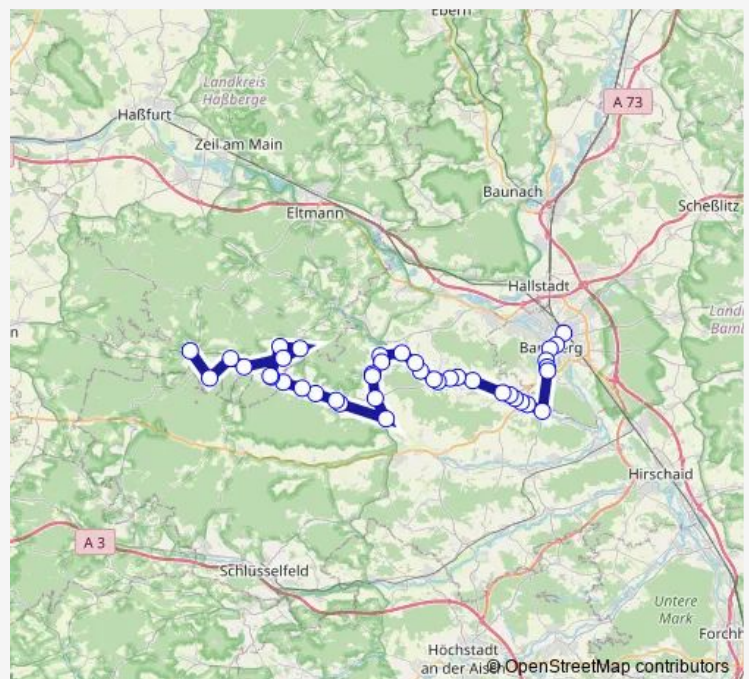

Direction

Burgebrach Färbergasse — Grub (b. Schönb.i.Stw.)
Ortsm.

5 stops

[Open route schedule](#)

Burgebrach Färbergasse

Ampferbach Ortsmitte

Niederndorf (b. Schönb.i.Stw.)

Schönbrunn i. Stw. Ortsmitte

Grub (b. Schönb.i.Stw.) Ortsm.

Route schedule

Burgebrach Färbergasse — Grub (b. Schönb.i.Stw.)
Ortsm.

Monday	06:42
Tuesday	06:42
Wednesday	06:42
Thursday	06:42
Friday	06:42
Saturday	—
Sunday	—

Route info

Direction: Burgebrach Färbergasse

Stops: 5

Trip Duration: 0 hour 10 min

Direction

Lembach Gemeindehaus — Bamberg

33 stops

[Open route schedule](#)

Lembach Gemeindehaus

Weisbrunn Feuerwehrhaus