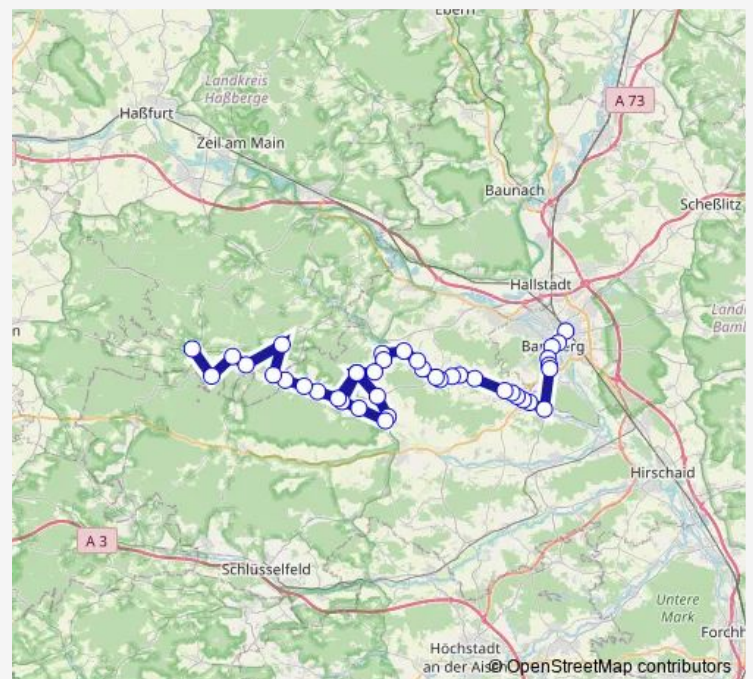

### Route schedule

Burgebrach Färbergasse — Grub (b. Schönb.i.Stw.)  
Ortsm.

Monday	06:42
Tuesday	06:42
Wednesday	06:42
Thursday	06:42
Friday	06:42
Saturday	—
Sunday	—

### Route info

Direction: Burgebrach Färbergasse

Stops: 5

Trip Duration: 0 hour 10 min