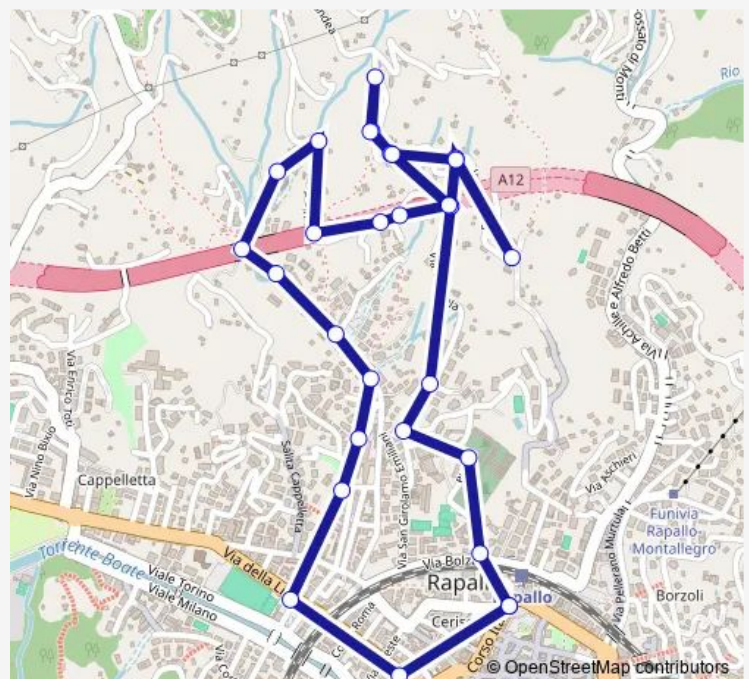

Thursday —

Friday —

Saturday —

Sunday

08:25-14:20

Route info

Direction: Rapallo capolinea

Stops: 29

Trip Duration: 0 hour 30 min

■ 989

BusMaps

Villa Cava civ. 96

Bivio salita Paxo

Bivio via Valle Verde

Scuole Sbarbaro - Rapallo

Bivio via del Carmelo