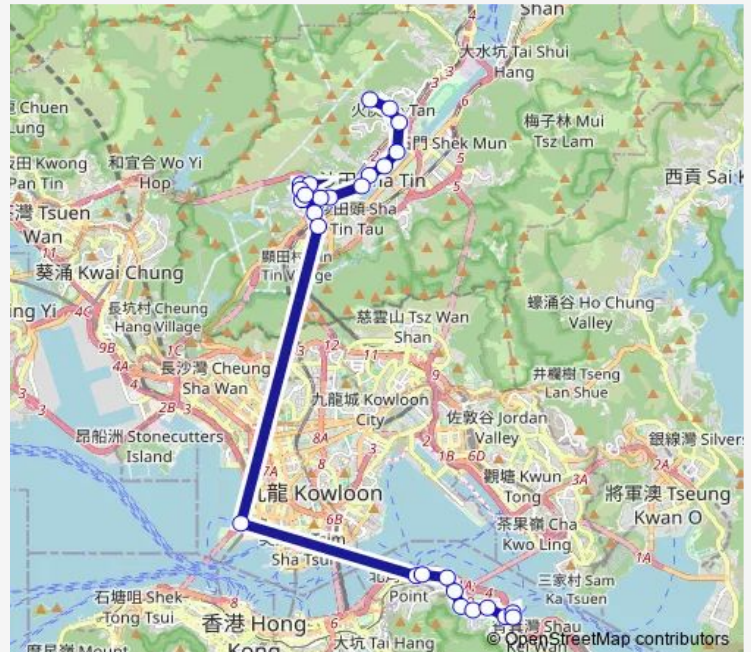

[Ctb] MIN Fong Street, FO TAN Road|[Kmb] MIN Fong Street

[Ctb] FO TAN Tsuen, FO TAN Road|[Kmb] FO TAN Village|[Lwb] FO TAN Village

[Ctb] WO CHE Estate, Yuen WO Road|[Kmb] WO CHE Estate|[Lwb] WO CHE Estate

[Ctb] LEK Yuen Estate, Yuen WO Road|[Kmb] LEK Yuen Estate|[Lwb] LEK Yuen Estate

[Ctb] SHA TIN Town Hall, SHA TIN Centre Street|[Kmb] SHA TIN Town Hall

[Ctb] Royal Park Hotel, PAK HOK Ting Street|[Kmb] Royal Park Hotel|[Lwb] Royal Park Hotel

[Ctb] Tung LO WAN Village, TAI PO Road|[Kmb] Tung LO WAN Village

[Ctb] MEI LAM Estate, TAI PO Road - TAI Wai|[Kmb] MEI LAM Estate|[Lwb] MEI LAM Estate

[Ctb] MEI FAI Street|[Kmb] MEI FAI Street|[Lwb] MEI FAI Street

[Ctb] MEI Chung Court, MEI TIN Road|[Kmb+Ctb] MEI Chung Court/
Mei Chung Court, MEI TIN Road|[Kmb] MEI Chung Court

[Ctb] MEI WAI House MEI LAM Estate, MEI TIN Road|[Kmb+Ctb] MEI WAI House/
Mei WAI House MEI LAM Estate, MEI TIN Road|[Kmb] MEI WAI House

Route schedule

[Ctb] Chun Yeung Estate|[Kmb] FO TAN Chun Yeung Estate — [Ctb] Munsang College (Hong Kong Island), TAI ON Street|[Kmb+Ctb] MUN Sang College HK Island/
Munsang College (Hong Kong Island), TAI ON Street

Monday	07:05-08:05
Tuesday	07:05-08:05
Wednesday	07:05-08:05
Thursday	07:05-08:05
Friday	07:05-08:05
Saturday	—
Sunday	—

Route info

Direction: [Ctb] Chun Yeung Estate|[Kmb] FO TAN Chun Yeung Estate

Stops: 27

Trip Duration: 1 hour 16 min