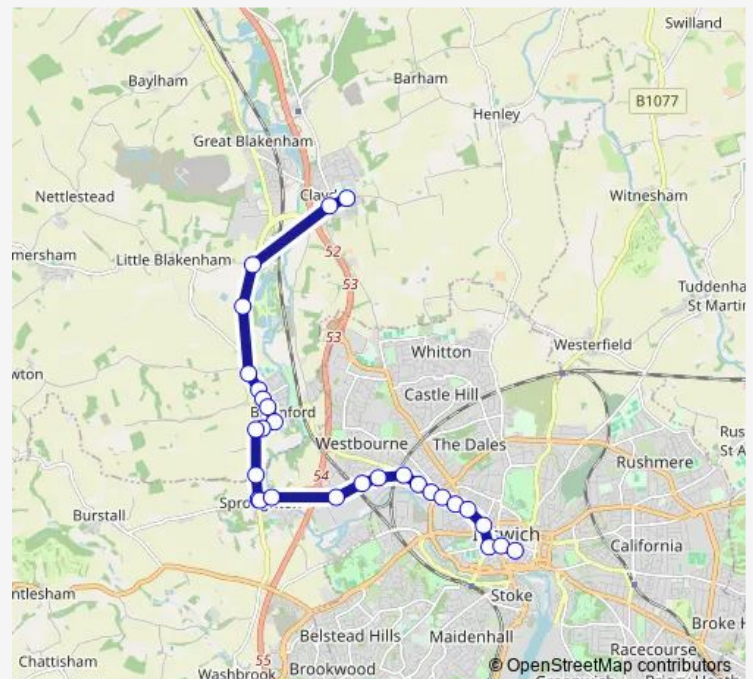

Red Lion

Riverside Road

Beaconsfield Road

Route schedule

High School — Old Cattle Market Bus Station

Monday 14:50

Tuesday 14:50

Wednesday 14:50

Thursday 14:50

Friday 14:50

Saturday —

Sunday —

Route info

Direction: High School

Stops: 28

Trip Duration: 0 hour 25 min

St Marys Close

Cock

Angel

Acton Road

Cemetery

Waterpark

Route schedule

Old Cattle Market Bus Station — High School

Monday 07:35

Tuesday 07:35

Wednesday 07:35

Thursday 07:35

Friday 07:35

Saturday —

Sunday —

Route info