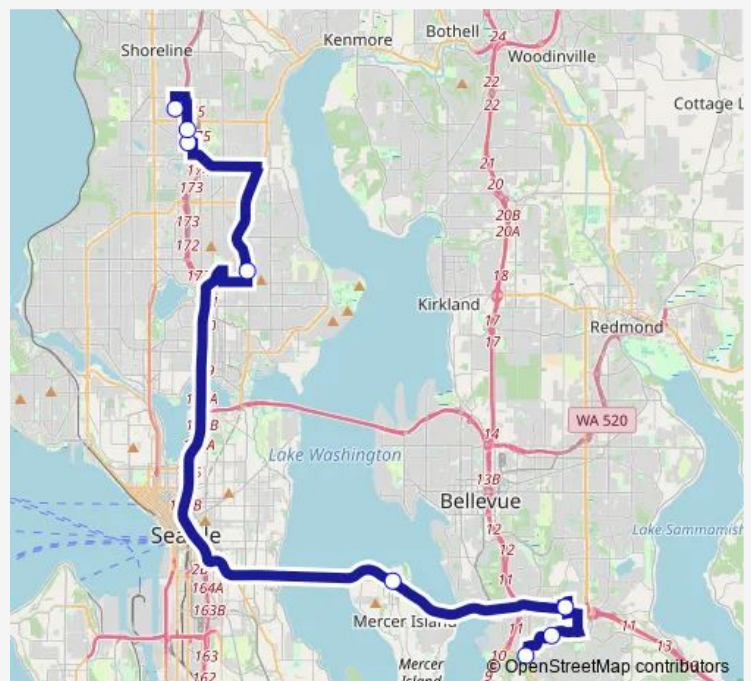

N Mercer Way & 80th Ave SE - Bay 1

25th Ave NE & NE 80th St

NE 135th St & 1st Ave Ne

1st Ave NE & NE 140th St

Meridian Ave N & N 150th St

### Route schedule

Factoria Blvd SE & Coal Creek Pkwy Se — Meridian Ave N & N 150th St

Monday	06:51
Tuesday	06:51
Wednesday	06:51
Thursday	06:51
Friday	06:51
Saturday	—
Sunday	—

### Route info

Direction: Factoria Blvd SE & Coal Creek Pkwy Se

Stops: 8

Trip Duration: 1 hour 26 min

989

### Direction

Meridian Ave N & N 150th St — Factoria Blvd SE & Coal Creek Pkwy Se

8 stops

[Open route schedule](#)

Meridian Ave N & N 150th St

NE 135th St & 1st Ave Ne

1st Ave NE & NE 140th St

N Mercer Way & 80th Ave SE - Bay 2