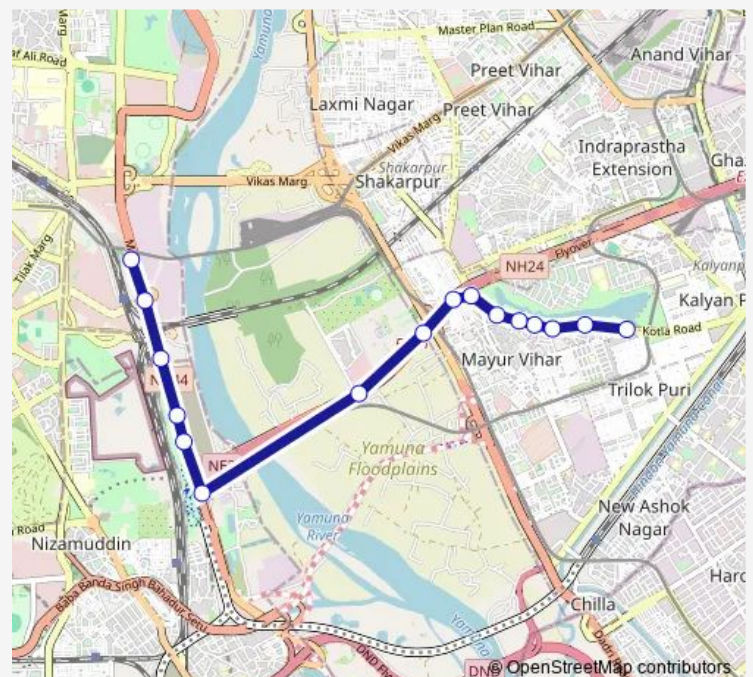

### Route schedule

Trilok Puri 13 Block — Indraprastha Cluster Depot

Monday 04:40-16:29

Tuesday 04:40-16:29

Wednesday 04:40-16:29

Thursday 04:40-16:29

Friday 04:40-16:29

Saturday 04:40-16:29

Sunday 04:40-16:29

### Route info

Direction: Trilok Puri 13 Block

Stops: 16

Trip Duration: 0 hour 34 min

307Inkstldown

BusMaps

Bus time schedules and route maps are available in an offline PDF at [busmaps.com](https://busmaps.com). Use the [busmaps.com](https://busmaps.com) website to see live bus times, train schedule or subway schedule, and step-by-step directions for all public transit in New Delhi