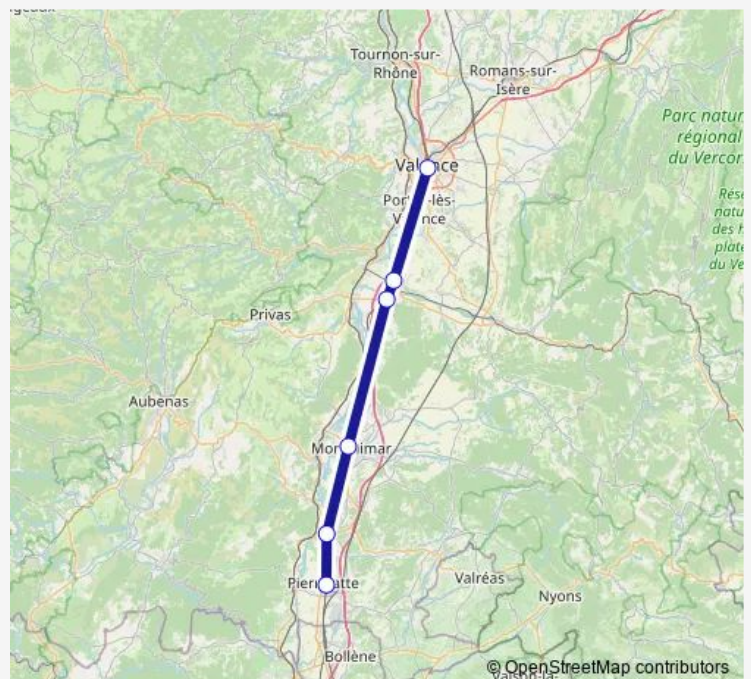

Rail K4

[Go to website](#)

Direction

Valence Gare Routière — Pierrelatte

6 stops

[Open route schedule](#)

Valence Gare Routière

Livron

Loriol

Montelimar Gare Routière

Donzère

Pierrelatte

Route schedule

Valence Gare Routière — Pierrelatte

Monday	12:15
Tuesday	—
Wednesday	—
Thursday	—
Friday	—
Saturday	—
Sunday	—

Route info

Direction: Valence Gare Routière

Stops: 6

Trip Duration: 1 hour 55 min

■ K4

K4 Rail time schedules and route maps are available in an offline PDF at busmaps.com. Use the busmaps.com website to see live bus times, train schedule or subway schedule, and step-by-step directions for all public transit in Pierrelatte