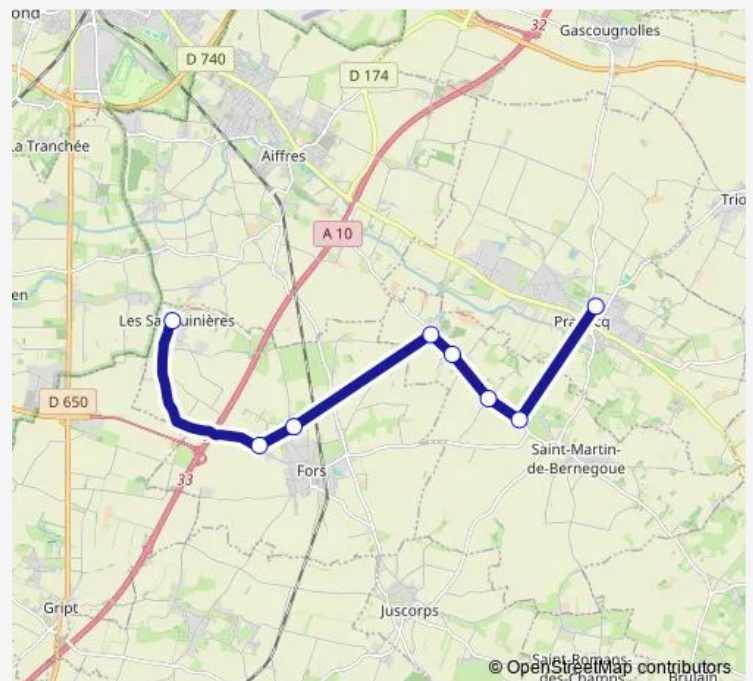

Direction

LES Sanguinieres — College Emile Zola

8 stops

[Open route schedule](#)

LES Sanguinieres

LA Croix Pelerin

BEL Air

L'Oignon

LA Monge

LA Fontaine

Bernegoue

College Emile Zola

Route schedule

LES Sanguinieres — College Emile Zola

Monday 07:30

Tuesday 07:30

Wednesday 07:30

Thursday 07:30

Friday 07:30

Saturday —

Sunday —

Route info

Direction: LES Sanguinieres

Stops: 8

Trip Duration: 0 hour 29 min