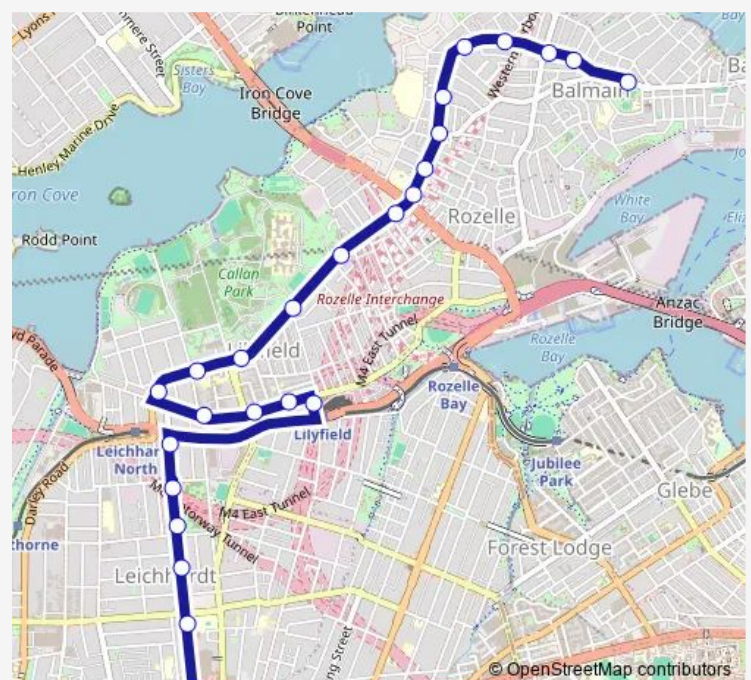

School Bus 680s Balmain Gladstone Pk to Fort Street High

[Go to website](#)

Direction

Gladstone Park, Darling St — Fort Street High School, Parramatta Rd

27 stops

[Open route schedule](#)

- Gladstone Park, Darling St
- Darling St At Church St
- Darling St At Montague St
- Darling St After Jacques St
- Darling St Before Elliott St
- Darling St At Wisbeach St
- Darling St At Beattie St
- Darling St At Merton St
- Darling St Opp Rozelle Public School
- Darling St At Hancock Lane
- Balmain Rd Opp Sydney College Of The Arts
- Balmain Rd At Grove St
- Orange Grove Plaza, Balmain Rd
- Orange Grove Public School, Perry St
- Mary St At Perry Lane
- Lilyfield Rd At Emmerick St
- Lilyfield Rd At Edward St
- Lilyfield Rd At Trevor St
- Lilyfield Light Rail, Catherine St
- Norton St After City West Link
- Pioneers Memorial Park, Norton St

Route schedule

Gladstone Park, Darling St — Fort Street High School, Parramatta Rd

Monday	08:13
Tuesday	08:13
Wednesday	08:13
Thursday	08:13
Friday	08:13
Saturday	—
Sunday	—

Route info

Direction: Gladstone Park, Darling St

Stops: 27

Trip Duration: 0 hour 22 min

680s — Balmain Gladstone Pk to Fort Street High

Pioneers Memorial Park, Norton St

Norton St Opp Carlisle St

Leichhardt Public School, Marion St

Norton St Before Parramatta Rd