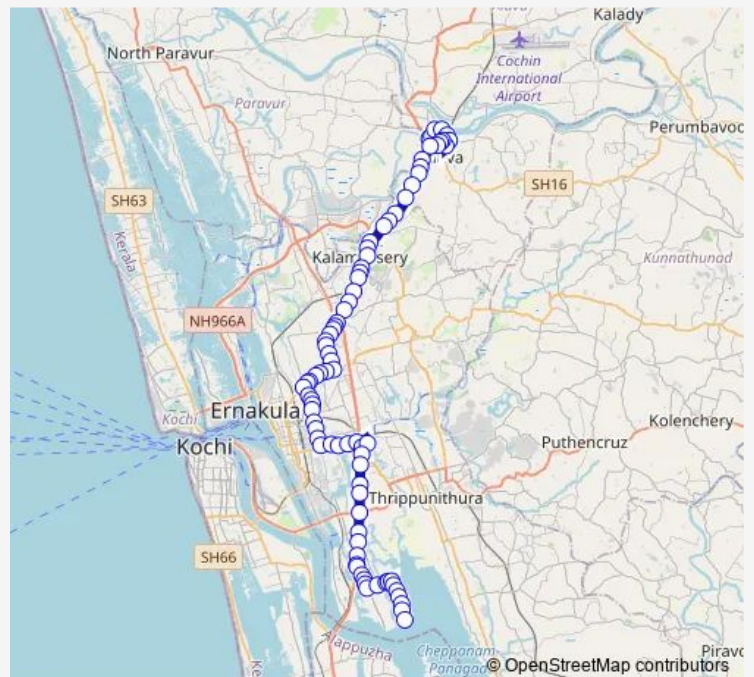

Route schedule

Aluva — Chathamma

Monday	06:00
Tuesday	06:00
Wednesday	06:00
Thursday	06:00
Friday	06:00
Saturday	06:00
Sunday	06:00

Route info

Direction: Aluva

Stops: 81

Trip Duration: 1 hour 44 min

Aluva ↔ Chathamma

HMT Junction

South Kalamassery

Cochin University

Municipal Town Hall

Pathadipalam

Koonamthai

Edappally Toll

Edappally Junction

Aluva

Bus time schedules and route maps are available in an offline PDF at busmaps.com. Use the busmaps.com website to see live bus times, train schedule or subway schedule, and step-by-step directions for all public transit in Kanayannur