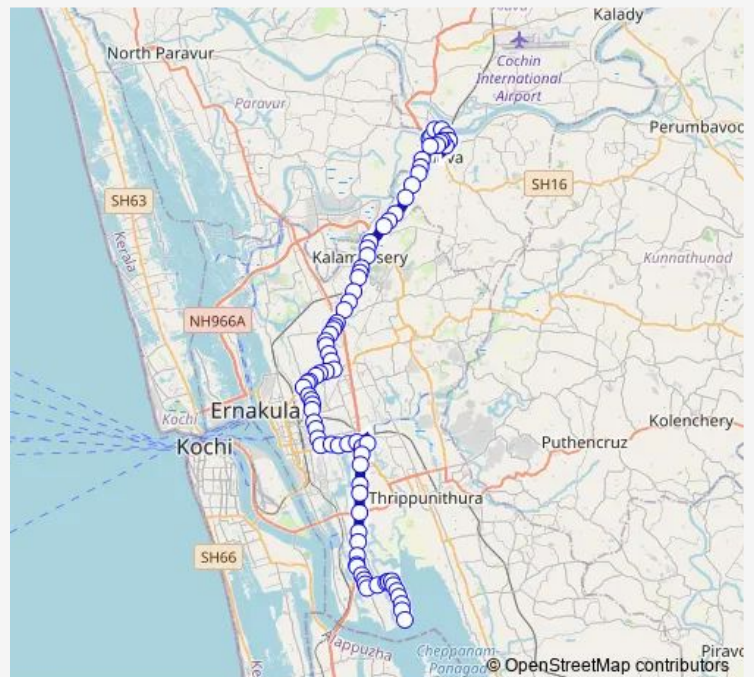

### Direction

Aluva — Chathamma

81 stops

[Open route schedule](#)

- Aluva
- Najath Hospital
- Bank Junction
- Aluva Palace
- Town Hall
- Pump Junction
- Zeenath Junction
- Old Railway
- Aluva Ksrtc
- Government Hospital
- Karothukuzhi
- Pulinchodu
- Pulinchodu Metro Station
- Garage Ksrtc
- Companypady
- Ambattukavu
- Muttom
- Thaikkavu
- Collectorate Signal
- Appolo
- Premier Junction

### Route schedule

Aluva — Chathamma

Monday	06:00
Tuesday	06:00
Wednesday	06:00
Thursday	06:00
Friday	06:00
Saturday	06:00
Sunday	06:00

### Route info

Direction: Aluva

Stops: 81

Trip Duration: 1 hour 44 min

Aluva ↔ Chathamma

HMT Junction

South Kalamassery

Cochin University

Pump Junction

Zeenath Junction

Old Railway

Aluva Ksrtc

Government Hospital

Karothukuzhi

Aluva

Bus time schedules and route maps are available in an offline PDF at [busmaps.com](https://busmaps.com). Use the [busmaps.com](https://busmaps.com) website to see live bus times, train schedule or subway schedule, and step-by-step directions for all public transit in Kanayannur