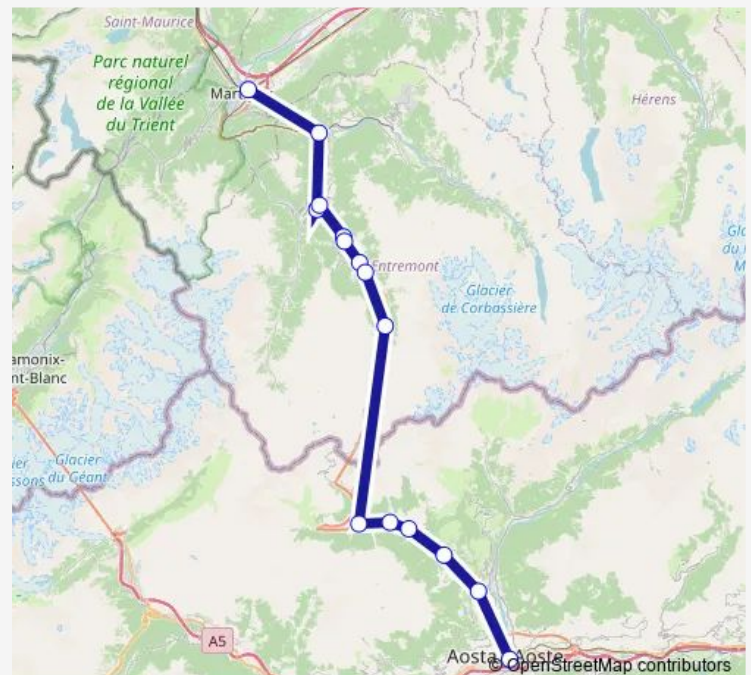

Bus 211

[Go to website](#)

Direction

Martigny, gare — Aosta, Autostazione

15 stops

[Open route schedule](#)

Martigny, gare

Sembrancher, gare

Tuesday 08:30

Wednesday 08:30

Thursday 08:30

Friday 08:30

Saturday —

Sunday —

Route info

Direction: Martigny, gare

Stops: 15

Trip Duration: 1 hour 50 min

Direction

Martigny, gare — Aosta, Autostazione

15 stops

[Open route schedule](#)

Martigny, gare

Sembrancher, gare

Wednesday 16:15

Thursday 16:15

Friday 16:15

Saturday —

Sunday —

Route info

Direction: Aosta, Autostazione

Stops: 14