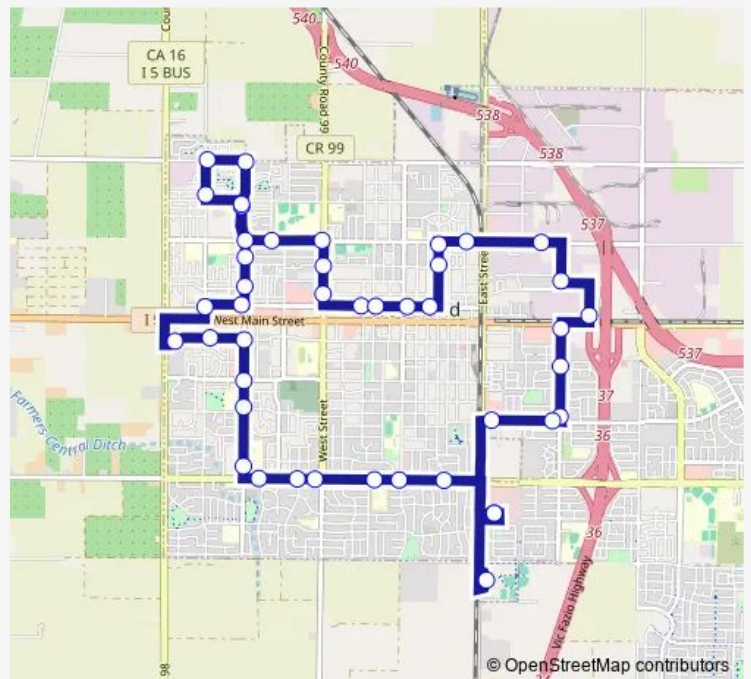

Bus 211 Route 211

[Go to website](#)

Direction
 County Fair Mall - Depart — County Fair Mall - Depart
 44 stops
[Open route schedule](#)

- County Fair Mall - Depart
- Gibson at Coloma
- Gibson at College Wb
- Gibson at Spruce
- W. Gibson at West Wb
- W. Gibson at Midway Wb
- W. Gibson at Amherst Wb
- Cottonwood at W. Gibson Nb
- Cottonwood at W. Southwood Nb
- Cottonwood at W. Cross Nb
- Cottonwood at W. Lincoln Nb
- W. Lincoln at Ashley Wb
- W. Lincoln at Rd 98 Wb
- Ashley at W. Court
- W. Court at Cottonwood Eb
- Cottonwood at Riverside Nb
- Cottonwood at Buckeye Nb
- Cottonwood at W Beamer Nb
- N. Cottonwood at W. Woodland Nb
- N. Ashley at W. Woodland
- W. Kentucky at N. Ashley

Route schedule

County Fair Mall - Depart — County Fair Mall - Depart

Monday	06:00-20:00
Tuesday	06:00-20:00
Wednesday	06:00-20:00
Thursday	06:00-20:00
Friday	06:00-20:00
Saturday	08:00-19:00
Sunday	08:00-18:00

Route info

Direction: County Fair Mall - Depart

Stops: 44

Trip Duration: 0 hour 50 min

211 — Route 211

N. Cottonwood at W. Kentucky
N. Cottonwood at W. Woodland Sb
W. Beamer at Mariposa Eb
W. Beamer at West Eb
West at Clover Sb
West at North Sb
Court at Cleveland Eb
Court at Walnut Eb
Court at College Eb
Court at 2nd Eb
3rd St. at Clover Nb
3rd St. at Beamer Nb
Beamer at 5th Eb
E. Beamer at Matmor Eb
Matmor at Cannery Sb
Industrial at E. Main Sb
Matmor at E. Main Sb
Matmor at Crystal Springs
Matmor at Gum Sb
E. Gum at Matmor Wb
E. Gum at East Wb
Woodland Community & Senior Center Nb
County Fair Mall - Depart