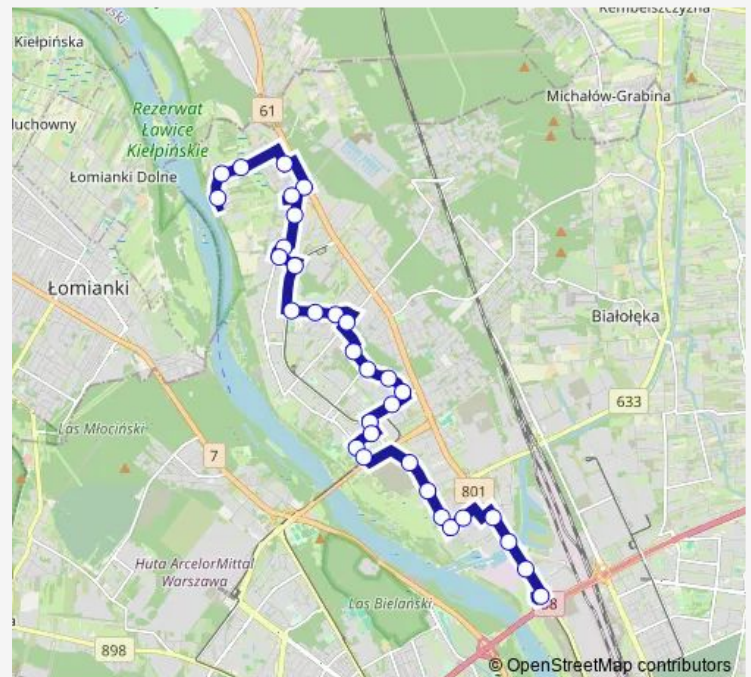

Saturday 04:49-22:49

Sunday 04:49-22:49

Route info

Direction: Kępa Tarchomińska 01

Stops: 32

Trip Duration: 0 hour 36 min

Picassa 03

Świderska 05