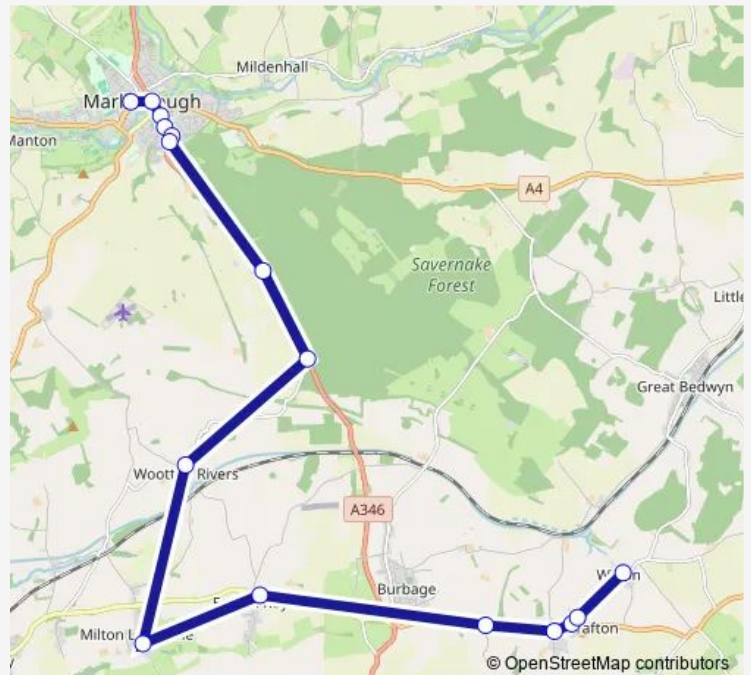

Monday —

Tuesday —

Wednesday 12:15

Thursday —

Friday —

Saturday —

Sunday —

Route info

Direction: Lloyds Bank

Stops: 16

Trip Duration: 0 hour 40 min

■ 211 — Marlborough - East Grafton

BusMaps

Direction

Swan Inn — Ladbrokes

16 stops

[Open route schedule](#)

Swan Inn

Lynden Close

Millstones

The Green

The Turn

The Crossroads

Old School

Ladbrokes

Route schedule

Swan Inn — Ladbrokes

Monday	—
Tuesday	—
Wednesday	10:00
Thursday	—
Friday	—
Saturday	—
Sunday	—

Route info

Direction: Swan Inn

Stops: 16

Trip Duration: 0 hour 40 min