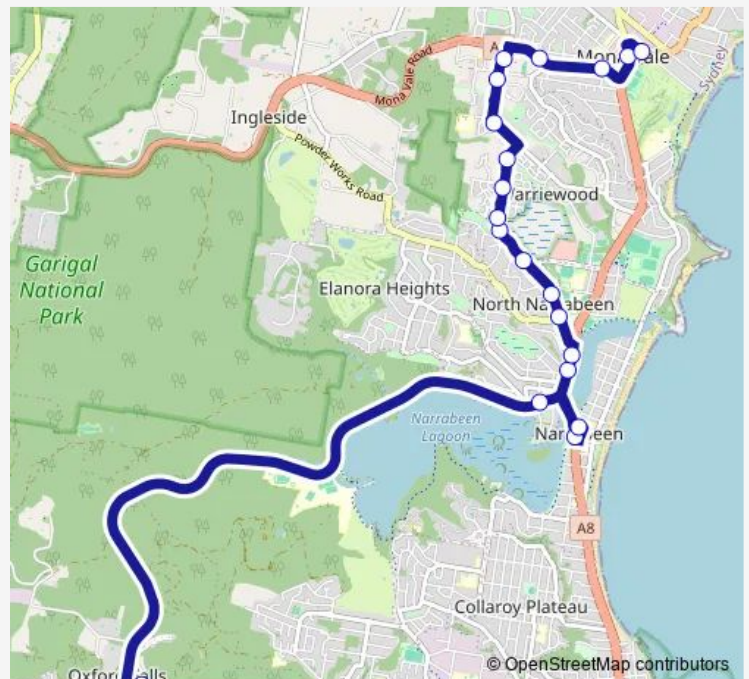

# School Bus 211 Oxford Falls Grammar School to Pittwater Place Shopping Centre

[Go to website](#)

**Direction**

Oxford Falls Grammar School, Oxford Falls Rd — Pittwater Place Shopping Centre, Park St

20 stops

**Route schedule**

Oxford Falls Grammar School, Oxford Falls Rd — Pittwater Place Shopping Centre, Park St

Monday	15:05
Tuesday	15:05
Wednesday	15:05
Thursday	15:05
Friday	—
Saturday	—
Sunday	—

**Route info**

Direction: Oxford Falls Grammar School, Oxford Falls Rd

Stops: 20

Trip Duration: 0 hour 35 min

211 School Bus time schedules and route maps are available in an offline PDF at [busmaps.com](https://busmaps.com). Use the [busmaps.com](https://busmaps.com) website to see live bus times, train schedule or subway schedule, and step-by-step directions for all public transit in Sydney