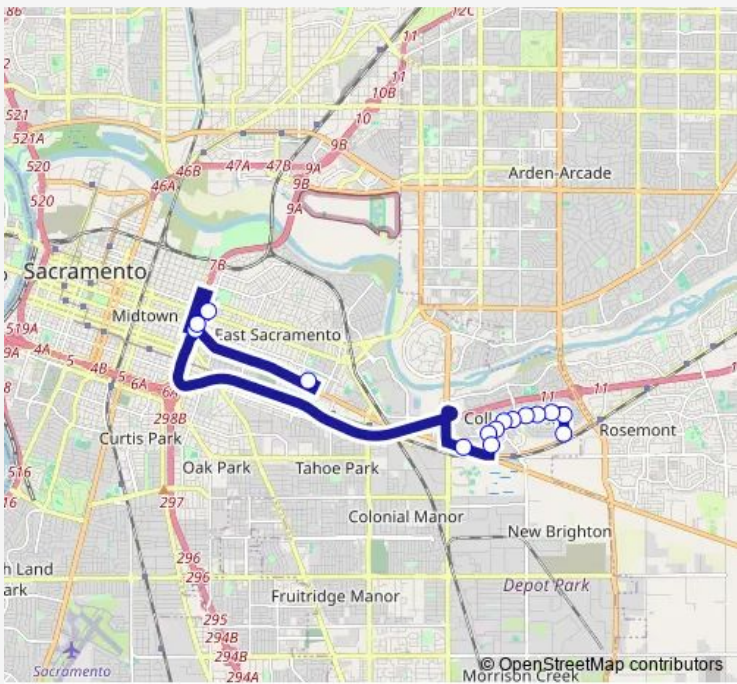

Bus 211 College Greens

[Go to website](#)

Direction
 Wisseman DR & Folsom Blvd (Nb) — N ST & Rodeo WAY (Wb)
 15 stops
[Open route schedule](#)

- Wisseman DR & Folsom Blvd (Nb)
- Wisseman DR & Brigham WAY (Nb)
- Wisseman DR & Chiplay ST (Wb)
- Wisseman DR & Belmar ST (Wb)
- Wisseman DR & Everglade DR (Wb)
- Lake Forest DR & Occidental DR (Wb)
- Lake Forest DR & Notre Dame DR (Wb)
- Lake Forest DR & Lake Forest DR (Wb)
- Lake Forest DR & Chestnut Hill DR (Wb)
- Notre Dame & Mary Knoll CT (Sb)
- Folsom Blvd & Bicentennial CIR (Wb)
- 30th ST & Capitol AVE (Nb)
- 30th ST & L ST (Nb)
- Alhambra Blvd & J ST (Nb)
- N ST & Rodeo WAY (Wb)

Route schedule
 Wisseman DR & Folsom Blvd (Nb) — N ST & Rodeo WAY (Wb)

Monday	07:35
Tuesday	07:35
Wednesday	07:35
Thursday	07:35
Friday	07:35
Saturday	—
Sunday	—

Route info
 Direction: Wisseman DR & Folsom Blvd (Nb)
 Stops: 15
 Trip Duration: 0 hour 38 min

Direction

N ST & Rodeo WAY (Wb) — Hornet DR & College Town DR (Sb)

23 stops

[Open route schedule](#)

N ST & Rodeo WAY (Wb)

Folsom Blvd & Bicentennial CIR (Eb)

Notre Dame & Mary Knoll CT (Nb)

Lake Forest DR & Chestnut Hill DR (Eb)

Tuesday 14:40

Wednesday 14:40

Thursday 14:40

Friday 14:40

Saturday —

Sunday —

Route info

Direction: Alhambra Blvd & J ST (Nb)