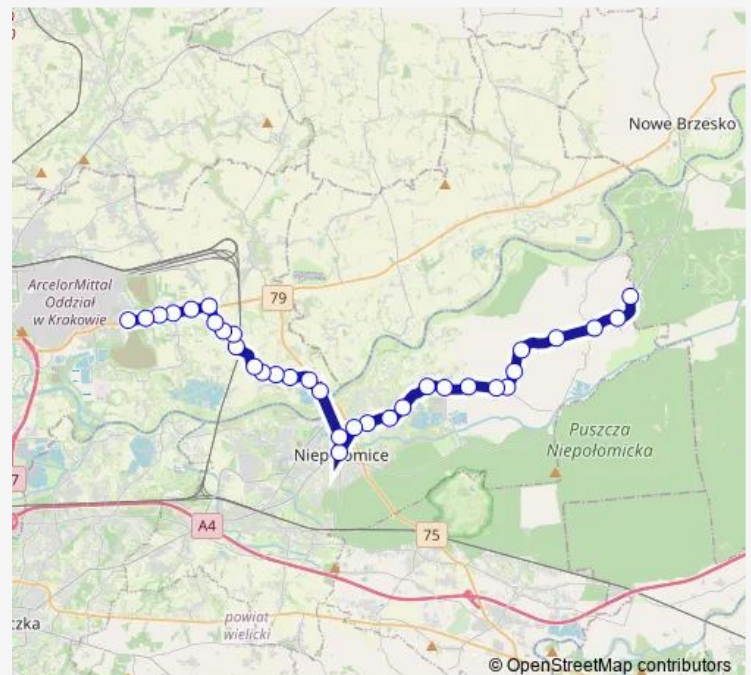

## Route schedule

Chobot Leśniczówka — Pleszów

Monday 04:06-23:34

Tuesday 04:06-23:34

Wednesday 04:06-23:34

Thursday 04:06-23:34

Friday 04:06-23:34

Saturday 04:25-23:25

## Route info

Direction: Chobot Leśniczówka

Stops: 33

Trip Duration: 0 hour 42 min

211

BusMaps

Siejówka (nż)

Przylasek Wyciąski (nż)