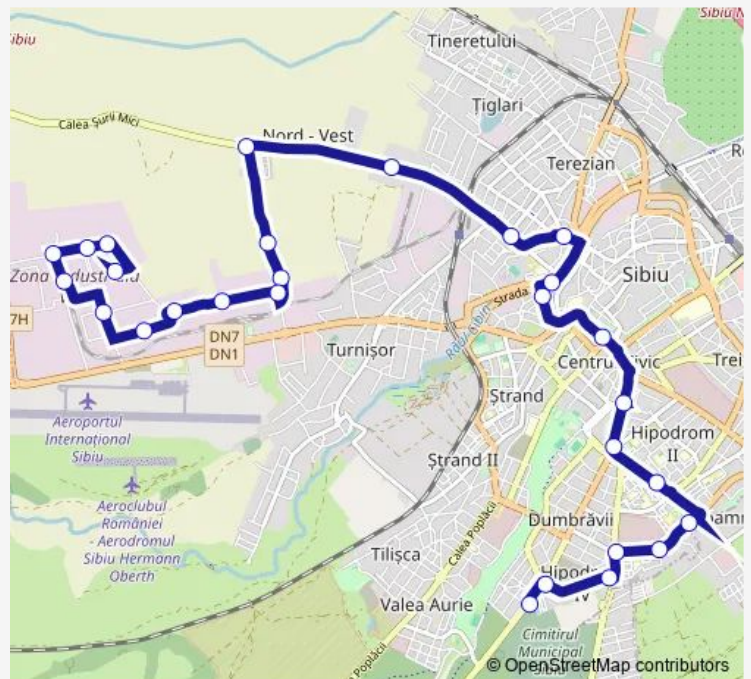

Turda 2

Route schedule

Calea Dumbravii 1 — Marquardt

Monday	05:37-22:20
Tuesday	05:37-22:20
Wednesday	05:37-22:20
Thursday	05:37-22:20
Friday	05:37-22:20
Saturday	05:40-21:45
Sunday	06:10

Route info

Direction: Calea Dumbravii 1

Stops: 28

Trip Duration: 0 hour 36 min

211 — Calea Dumbrăvii - Europa Unită

Joyson

Phoenix M.p. 2

Kendrion

Monaco

Harting 2

## Direction

Ifm — Calea Dumbravii 1

29 stops

[Open route schedule](#)

Ifm

Marquardt

Atlanta

Kendrion

## Route info

Direction: Ifm

Stops: 29

Trip Duration: 0 hour 39 min

Aron Pumnul

Ciresica 2

Siretului 2

Calea Dumbravii 1