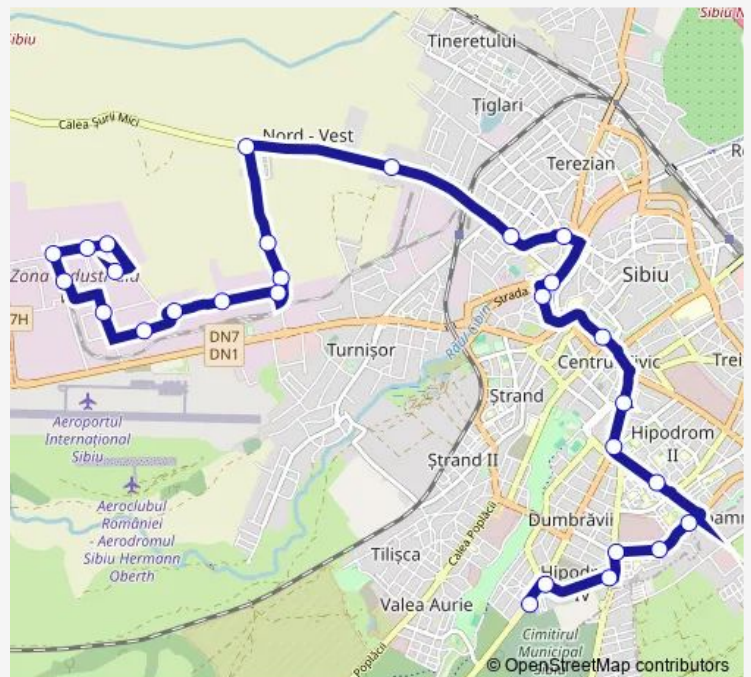

Turda 2

Route schedule

Calea Dumbravii 1 — Marquardt

Monday 05:37-22:20

Tuesday 05:37-22:20

Wednesday 05:37-22:20

Thursday 05:37-22:20

Friday 05:37-22:20

Saturday 05:40-21:45

Sunday 06:10

Route info

Direction: Calea Dumbravii 1

Stops: 28

Trip Duration: 0 hour 36 min

211 — Calea Dumbrăvii - Europa Unită

Joyson

29 stops

[Open route schedule](#)

Ifm

Marquardt

Atlanta

Kendrion

Monaco

Harting 1

Thursday 06:40-23:11

Friday 06:40-23:11

Saturday 06:40-22:40

Sunday 07:12

Route info

Direction: Ifm

Stops: 29

Trip Duration: 0 hour 39 min