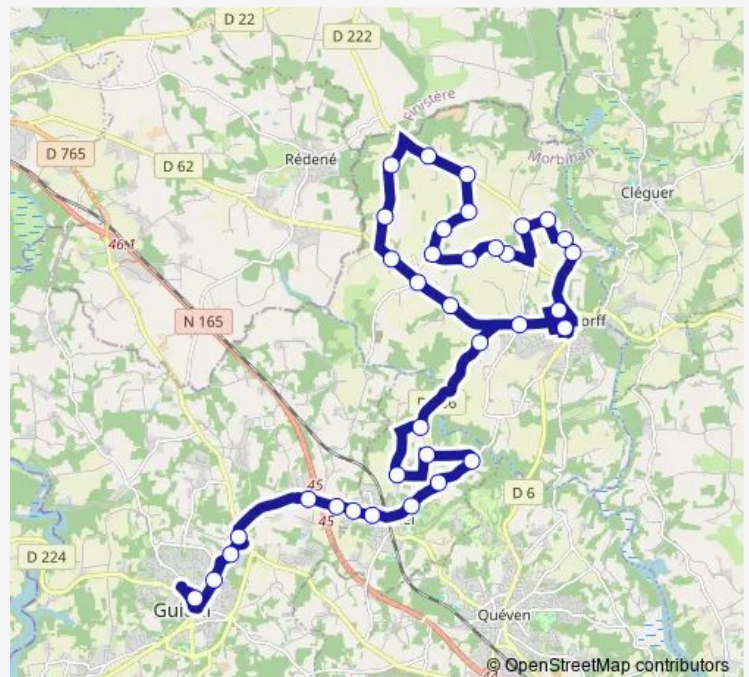

### Route schedule

Collège Saint Jean — Ninijo

Monday 16:15

Tuesday 16:15

Wednesday 12:00

Thursday 16:15

Friday 16:15

Saturday —

### Route info

Direction: Collège Saint Jean

Stops: 35

Trip Duration: 1 hour 1 min

Restrezerch

Kerdrien

Nocunolé

Kerleau