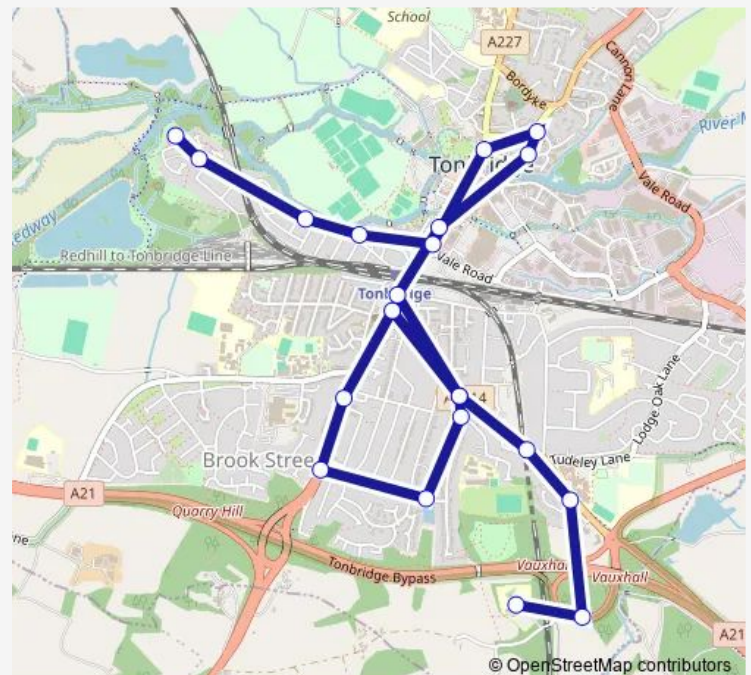

Thursday 10:25-16:15

Friday 10:25-16:15

Saturday 10:25-16:10

Sunday —

Route info

Direction: Tonbridge Cottage Hospital

Stops: 21

Trip Duration: 0 hour 28 min

■ 211 — Barden Park - Tonbridge - Cottage Hospital

Direction

Molescroft Way — St Margaret Clitherow School

15 stops

[Open route schedule](#)

Molescroft Way

Scott Road

The Hayesbrook School