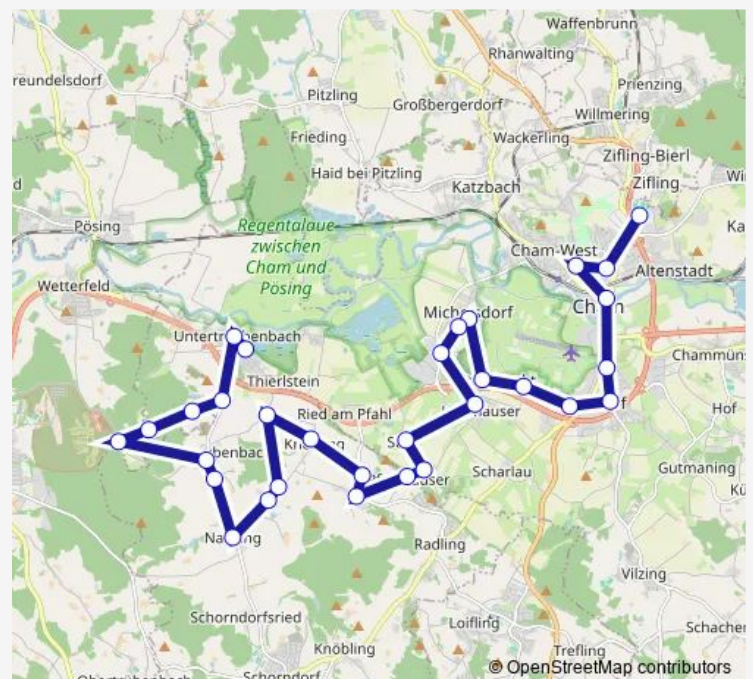

Bus 211

[Go to website](#)

Direction

Cham, Mittelschule — Cham, Untertraubenb., Schule

31 stops

[Open route schedule](#)

Cham, Mittelschule

Cham, Busbahnhof Gymnasien

Cham, Grundschule

Cham, Floßhafen

Cham, Janahof Tagesklinik

Cham, Janah.,Abz.Vilzingerstr.

Cham, Janah., Roderger Str.

Altenmarkt, Feuerwehrhaus

Altenmarkt, Kindergarten

Cham, Michelsdorf, Ringstr.

Cham, Michelsdorf, Martinstr.

Michelsd.,Dr.Valentin-Koch-Str

Cham, Haidhäuser, Ruckfeldweg

Cham, Stadl

Cham, Brunn

Schorndorf, Pfahlhäuser

Schorndorf, Penting Ort

Penting, Siedlung

Schorndorf, Knötzing

Schorndorf, Wulting

Schorndorf,Haid a.B., Birkenh.

Route schedule

Cham, Mittelschule — Cham, Untertraubenb., Schule

Monday 16:50

Tuesday 16:50

Wednesday 16:50

Thursday 16:50

Friday 16:50

Saturday —

Sunday —

Route info

Direction: Cham, Mittelschule

Stops: 31

Route Duration: 0 hour 52 min

211

BusMaps