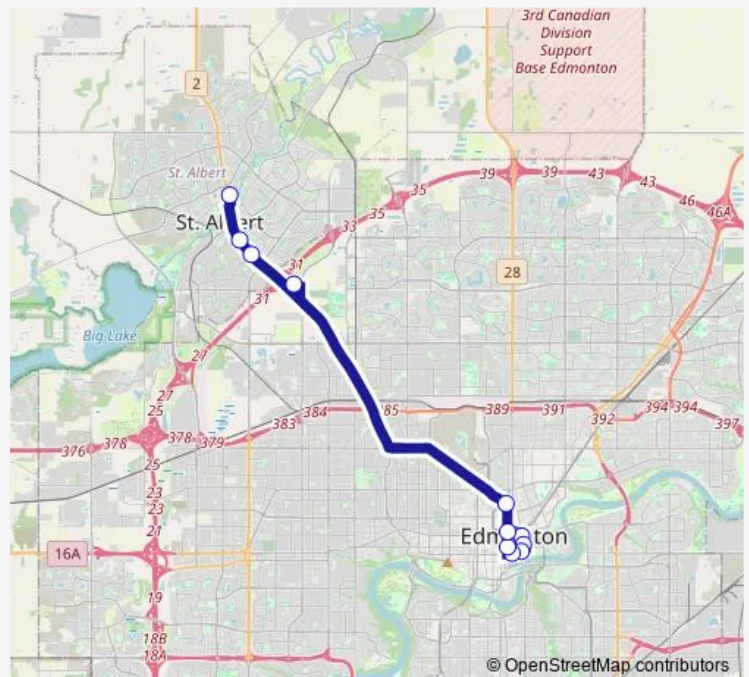

Nakî Transit Station and Park and Ride

101 Street & Kingsway

101 Street & 103a Avenue

99 Street & 103a Avenue

97 Street & 103 Avenue

97 Street & 102 Avenue

99 Street & Jasper Avenue

100 Street & Jasper Avenue

Friday 06:25-07:05

Saturday —

Sunday —

Route info

Direction: St. Albert Centre Exchange

Stops: 12

Trip Duration: 0 hour 53 min

211 — Downtown Edmonton Express

Direction

101 Street & 103a Avenue — St. Albert Centre Exchange

13 stops

[Open route schedule](#)

101 Street & 103a Avenue

99 Street & 103a Avenue

97 Street & 103 Avenue

97 Street & 102 Avenue

99 Street & Jasper Avenue

100 Street & Jasper Avenue

101 Street & 101a Avenue Ns

101 Street & 104 Avenue

101 Street & Kingsway

Nakî Transit Station and Park and Ride

St Albert Trail & Gate Avenue

St Albert Trail & Sterling St