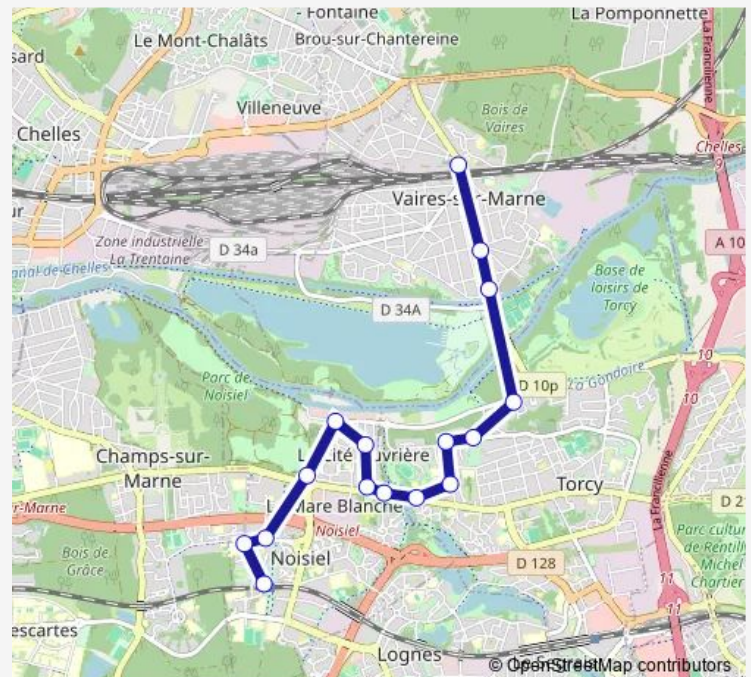

LE Canal

LES Cantines

LA Maltournee

LA Fosse AUX Loups

LA Mogotte

Cite Scolaire

LA Remise AUX Fraises

Jules Ferry

Monday 19:37-21:37

Tuesday 19:37

Wednesday 19:37-21:37

Thursday 19:37-21:37

Friday 19:37

Saturday 20:42-21:37

Sunday 21:05-21:37

Route info

Direction: Gare DE Vaires - Torcy

Stops: 16

Trip Duration: 0 hour 19 min

211 — (Noisiel RER <-> (Vaires - Torcy)) - Retour

211 Bus time schedules and route maps are available in an offline PDF at busmaps.com. Use the busmaps.com website to see live bus times, train schedule or subway schedule, and step-by-step directions for all public transit in Torcy