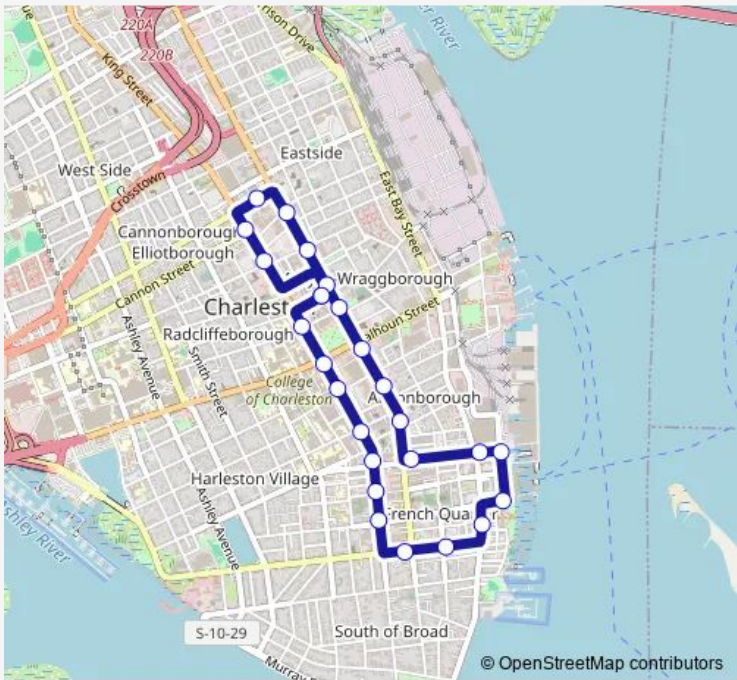

Bus 211 Meeting/King - Dash

[Go to website](#)

Direction
 Visitors Center on John St — Visitors Center on John St
 26 stops
[Open route schedule](#)

- Visitors Center on John St
- King St / Vanderhorst St
- King St / Calhoun St
- King St / George St
- King St / Wentworth St
- King St / Market St
- King St / Clifford St
- King St / Queen St
- Broad St / Meeting St
- Broad St / Church St
- E Bay St / N Atlantic Wharf
- Vendue Range / Concord St
- Concord St / Market St
- Market St / East Bay St
- Market St / Meeting St
- Meeting St / Hasell St
- Meeting St / George St
- Meeting St / Calhoun St
- Meeting St / Charlotte St
- Charleston Museum / Visitors Center
- Meeting St / Mary St

Route schedule
 Visitors Center on John St — Visitors Center on John St

Monday	07:26-23:15
Tuesday	07:26-23:15
Wednesday	07:26-23:15
Thursday	07:26-23:15
Friday	07:26-23:15
Saturday	08:26-23:05
Sunday	08:16-22:55

Route info
 Direction: Visitors Center on John St
 Stops: 26
 Trip Duration: 0 hour 45 min

Meeting St / Woolfe St

Spring St / Meeting St

King St / Cannon St

King St / Morris St

Visitors Center on John St

211 Bus time schedules and route maps are available in an offline PDF at busmaps.com. Use the busmaps.com website to see live bus times, train schedule or subway schedule, and step-by-step directions for all public transit in Charleston