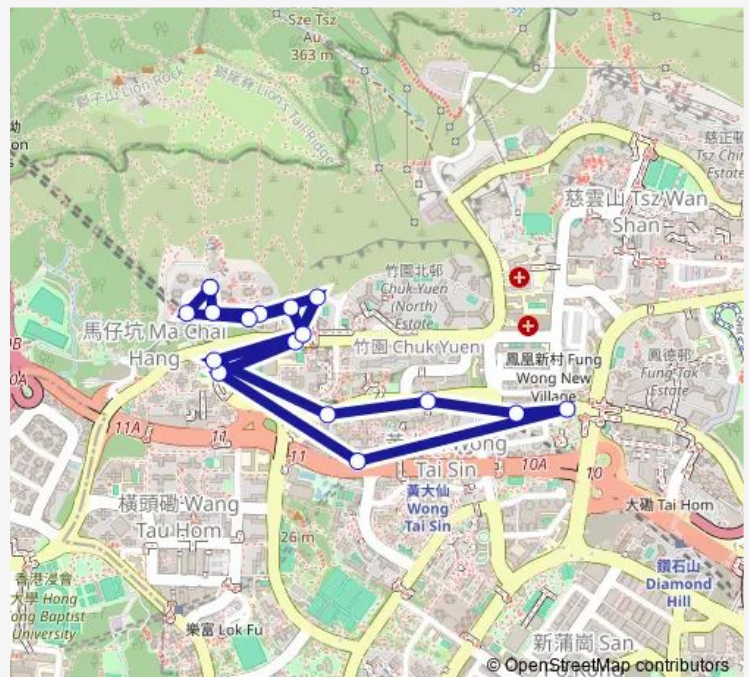

Friday 05:30-23:58

Saturday 05:30-23:58

Sunday 05:30-23:58

Route info

Direction: [Kmb] Tsui Chuk Garden

Stops: 17

Trip Duration: 0 hour 14 min

211 — Tsui Chuk Garden - Wong TAI SIN Station (Circular)

[Kmb] Block.5, Tsui Chuk Garden

[Kmb] Tsui Chuk Garden

211 Bus time schedules and route maps are available in an offline PDF at busmaps.com. Use the busmaps.com website to see live bus times, train schedule or subway schedule, and step-by-step directions for all public transit in Wong Tai Sin