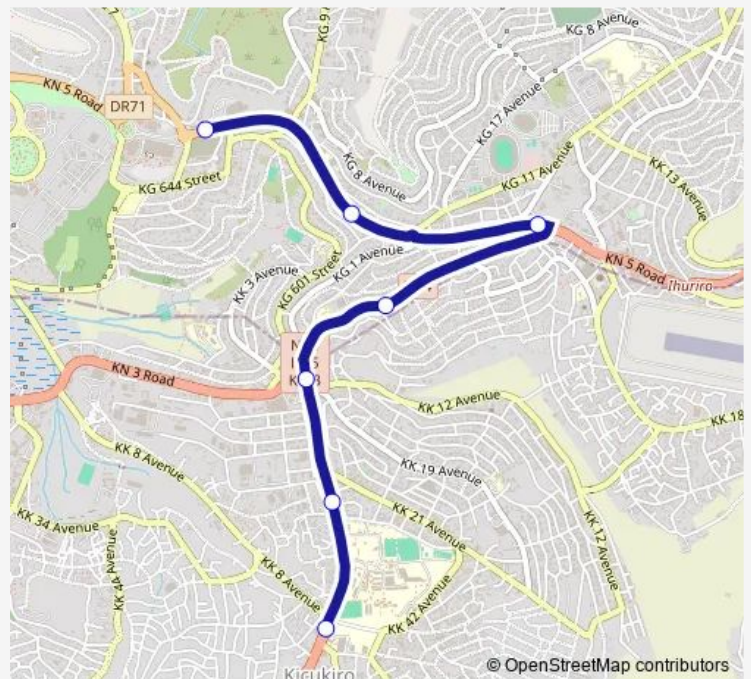

Bus 211 Royal Express - Zone 2_211

[Go to website](#)

Direction

Nyanza to Kacyiru — kicukiro center

7 stops

[Open route schedule](#)

Nyanza to Kacyiru

Mkur

Route info

Direction: Nyanza to Kacyiru

Stops: 7

Trip Duration: 0 hour 12 min

■ 211 — Royal Express - Zone 2_211

Direction

minijuste — kicukiro center

7 stops

[Open route schedule](#)

minijuste

Unknown

Unknown

Prince house

Mkur

Unknown

kicukiro center

Route schedule

minijuste — kicukiro center

Monday 18:52

Tuesday 18:52

Wednesday 18:52

Thursday 18:52

Friday 18:52

Saturday —