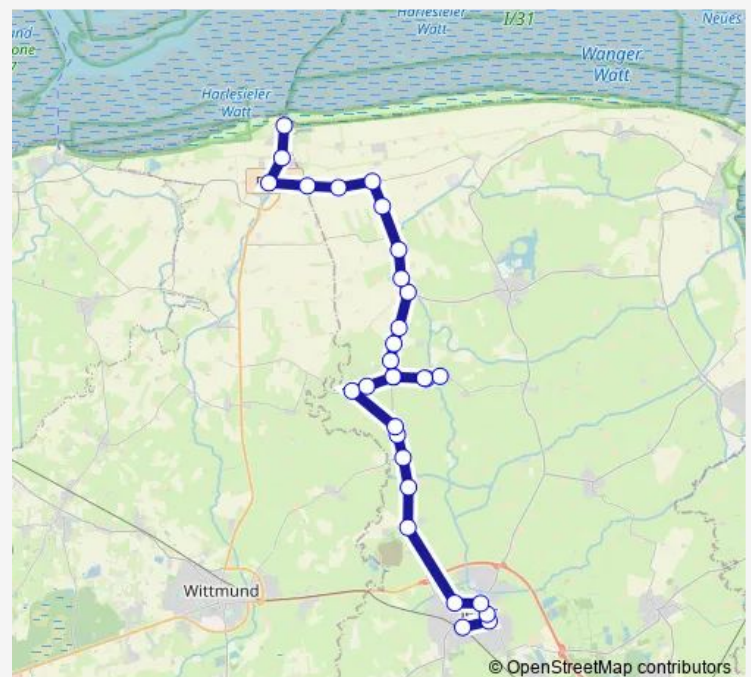

### Route schedule

Harlesiel, Anleger, Mast 1 — Jever, ZOB/Bahnhof, Mast 4

Monday 19:20

Tuesday 19:20

Wednesday —

Thursday 19:20

Friday 19:20

Saturday —

### Route info

Direction: Harlesiel, Anleger, Mast 1

Stops: 30

Trip Duration: 0 hour 30 min

■ 211

BusMaps

Wichtens, Becker, Mast 2

Wegshörne, Mast 2

## Route info

Direction: Harlesiel, Anleger, Mast 1

Stops: 30

Trip Duration: 0 hour 30 min

Jever, Sportzentrum

Jever, Kiebitzplatz

Jever, Alter Markt/Schloß

Jever, Aok, Mast 1