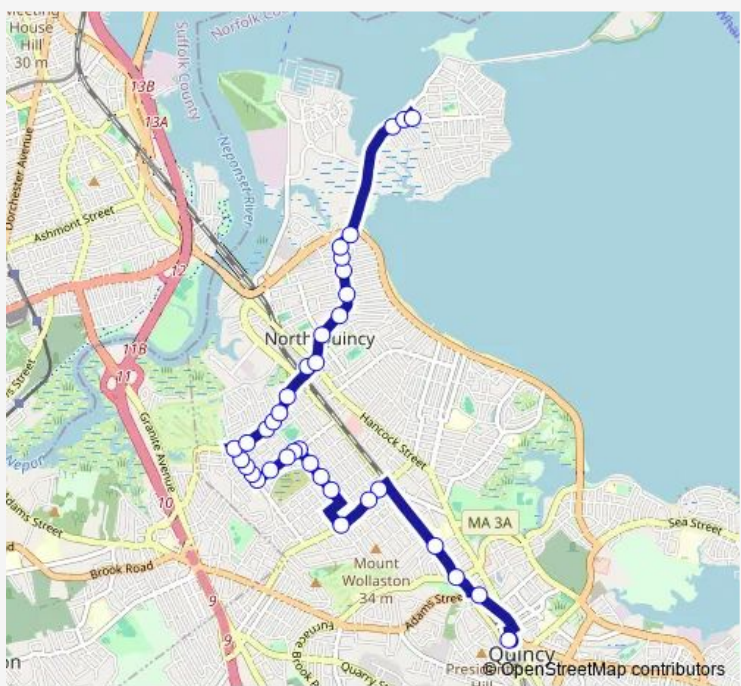

Bus 211 Quincy Center Station - Squantum

[Go to website](#)

Direction
 Atlantic Middle School — Dorchester St @ E Squantum St
 17 stops
[Open route schedule](#)

- Atlantic Middle School
- Hollis Ave @ Newbury Ave
- E Squantum St @ Appleton St
- E Squantum St @ Atlantic St
- E Squantum St @ Ocean St
- E Squantum St opp Ditmar St
- E Squantum St @ Hummock Rd
- E Squantum St @ Deerfield St
- E Squantum St @ Essex St
- Huckins Ave @ E Squantum St
- Huckins Ave @ Standish Rd
- Huckins Ave @ Bellevue Rd
- Bellevue Rd @ Wegdewood St
- Bellevue Rd @ Standish Rd
- Bellevue Rd @ Dorchester St
- Dorchester St opp Pratt Rd
- Dorchester St @ E Squantum St

Direction

Newland St @ Huckins Ave — Quincy Center

44 stops

[Open route schedule](#)

Newland St @ Huckins Ave

Huckins Ave @ E Squantum St

Huckins Ave @ Standish Rd

Huckins Ave @ Bellevue Rd

Route info

Direction: Newland St @ Huckins Ave

Stops: 44

Trip Duration: 0 hour 26 min

Harvard St @ Hamilton Ave

Harvard St @ Wilson Ave

Wilson Ave @ Bowdoin St

Wilson Ave @ Mascoma St

Wednesday 05:51-19:40

Thursday 05:51-19:40

Friday 05:51-19:40

Saturday 06:50-18:51

Sunday 11:12-18:12

Route info

Direction: Quincy Center

Stops: 36