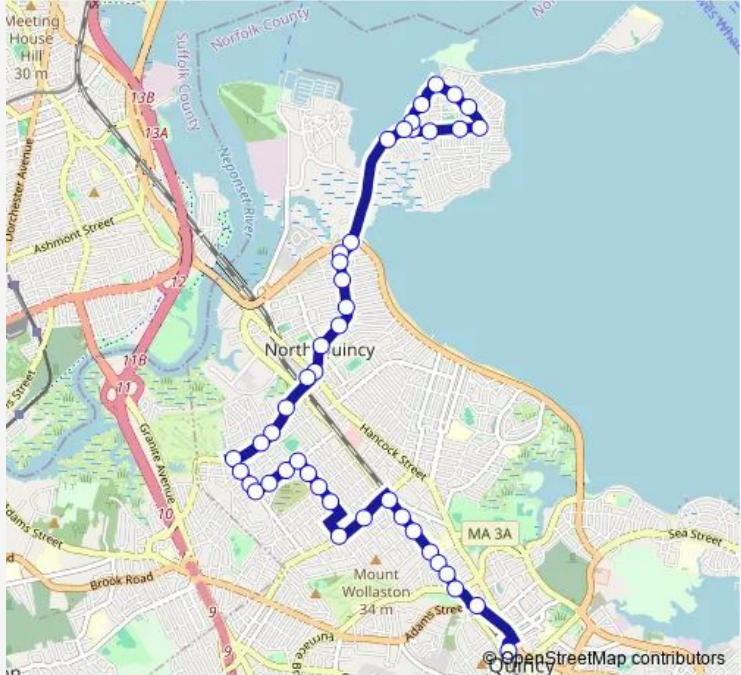

Bus 211 Quincy Center Station - Squantum

[Go to website](#)

Direction
 Atlantic Middle School — Dorchester St @ E Squantum St
 17 stops
[Open route schedule](#)

- Atlantic Middle School
- Hollis Ave @ Newbury Ave
- E Squantum St @ Appleton St
- E Squantum St @ Atlantic St
- E Squantum St @ Ocean St
- E Squantum St opp Ditmar St
- E Squantum St @ Hummock Rd
- E Squantum St @ Deerfield St
- E Squantum St @ Essex St
- Huckins Ave @ E Squantum St
- Huckins Ave @ Standish Rd
- Huckins Ave @ Bellevue Rd
- Bellevue Rd @ Wegdewood St
- Bellevue Rd @ Standish Rd
- Bellevue Rd @ Dorchester St
- Dorchester St opp Pratt Rd
- Dorchester St @ E Squantum St

Direction

Newland St @ Huckins Ave — Quincy Center

44 stops

[Open route schedule](#)

Newland St @ Huckins Ave

Huckins Ave @ E Squantum St

Huckins Ave @ Standish Rd

Huckins Ave @ Bellevue Rd

Stops: 44

Trip Duration: 0 hour 26 min

Harvard St @ Hamilton Ave

Harvard St @ Wilson Ave

Wilson Ave @ Bowdoin St

Wilson Ave @ Mascoma St

Wilson Ave @ Highland Ave

Highland Ave @ Hobart St

Friday 05:51-19:40

Saturday 06:50-18:51

Sunday 11:12-18:12

Route info

Direction: Quincy Center

Stops: 36

Trip Duration: 0 hour 21 min

E Squantum St @ Hancock St