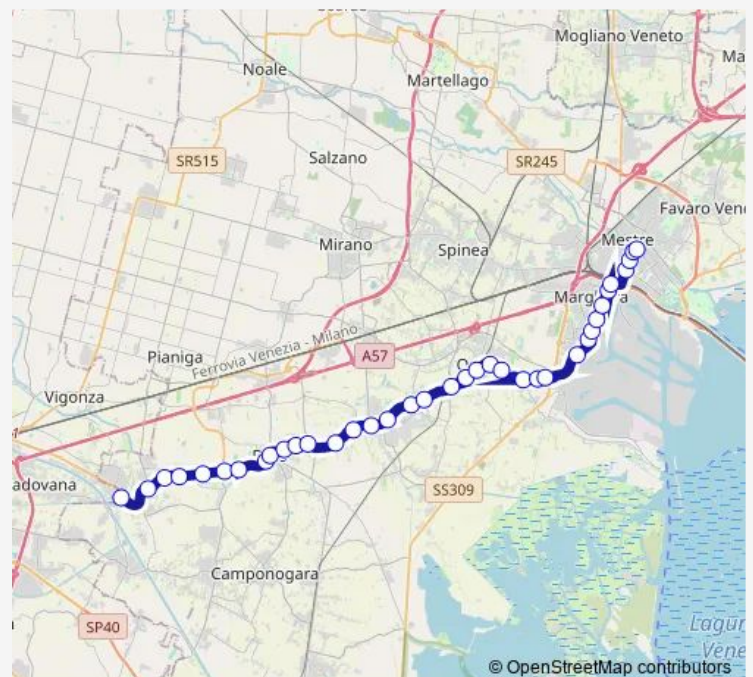

Oriago Centro

### Route schedule

Stra Piazza Marconi — 27 Ottobre D5

Monday 07:35

Tuesday 07:35

Wednesday 07:35

Thursday 07:35

Friday 07:35

Saturday —

### Route info

Direction: Stra Piazza Marconi

Stops: 37

Trip Duration: 0 hour 41 min

Oriago Romagna

Padana Civico 338

Padana Stazione

Padana delle Trote

## Route info

Direction: Stra Piazza Marconi

Stops: 37

Trip Duration: 0 hour 39 min

Padana del Luccio

Padana Avena

Bandiera Cruto

Bandiera Ghega