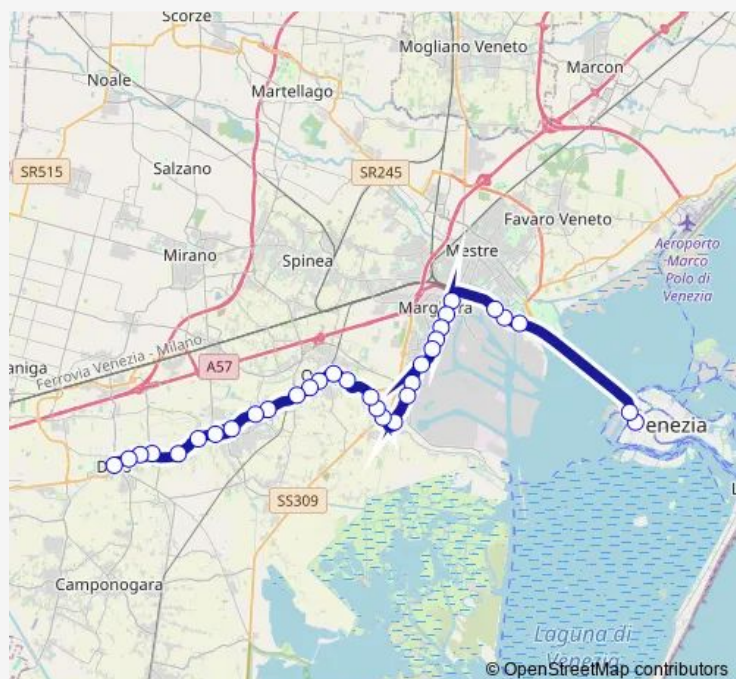

Liberta' Righi

Liberta' Santa Chiara

Venezia

Route schedule

Dolo Centro — Venezia

Monday 08:20

Tuesday 08:20

Wednesday 08:20

Thursday 08:20

Friday 08:20

Saturday 08:20

Sunday —

Route info

Direction: Dolo Centro

Stops: 15

Trip Duration: 0 hour 34 min

Direction

Dolo Centro — Venezia

32 stops

[Open route schedule](#)

Dolo Centro

Dolo Manzoni

Dolo Ca' Tron

Dolo Scuole

Dolo Bandiera

Dolo Civico 75

Mira Albrizzi

Mira centro

Mira Alighieri

Mira Porte

Mira Riscossa

Oriago Sommo