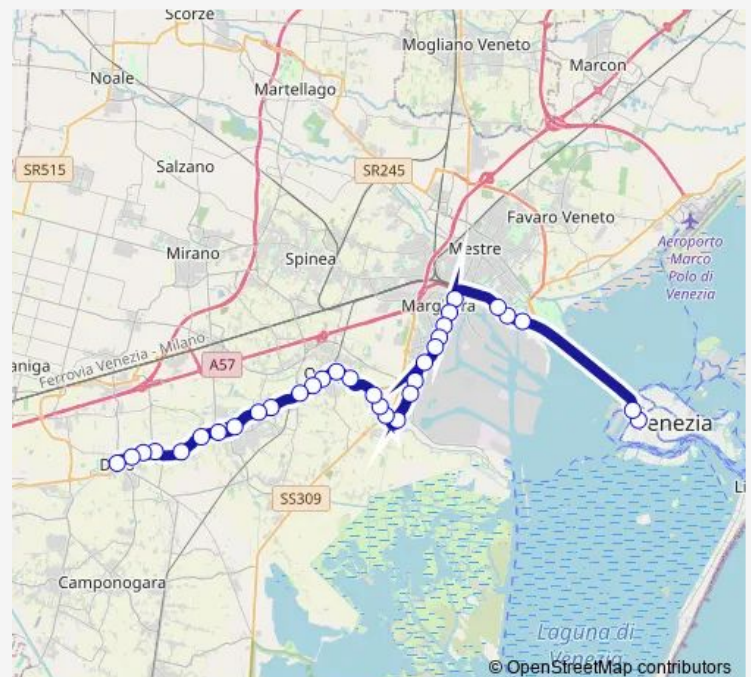

### Direction

Dolo Centro — Venezia

15 stops

[Open route schedule](#)

Dolo Centro

Dolo Manzoni

Mira centro

Mira Alighieri

Mira Porte

Oriago Sommo

Oriago Centro

Oriago Romagna

Padana Stazione

Liberta' Commercio

Liberta' Fincantieri

Liberta' Porto Marghera

### Route schedule

Dolo Centro — Venezia

Monday 08:20

Tuesday 08:20

Wednesday 08:20

Thursday 08:20

Friday 08:20

Saturday 08:20

### Route info

Direction: Dolo Centro

Stops: 15

Trip Duration: 0 hour 34 min