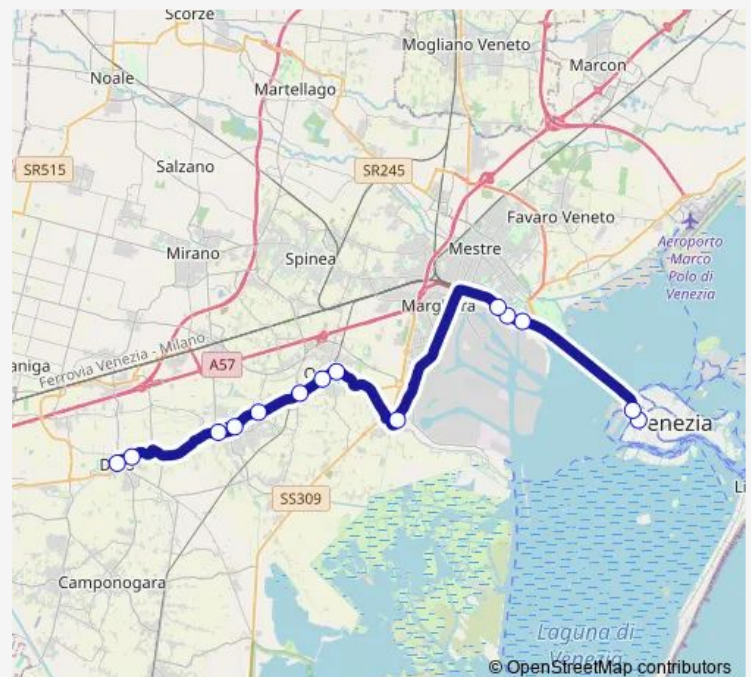

Dolo Manzoni

Dolo Centro

### Route schedule

Venezia — Dolo Centro

Monday 13:20

Tuesday 13:20

Wednesday 13:20

Thursday 13:20

Friday 13:20

Saturday —

### Route info

Direction: Venezia

Stops: 14

Trip Duration: 0 hour 32 min

53E — Venezia - Dolo Centro

**Direction**

Venezia — Dolo Centro

14 stops

## Route schedule

Venezia — Dolo Centro

Monday	16:55
Tuesday	16:55
Wednesday	16:55
Thursday	16:55
Friday	16:55
Saturday	16:55
Sunday	—