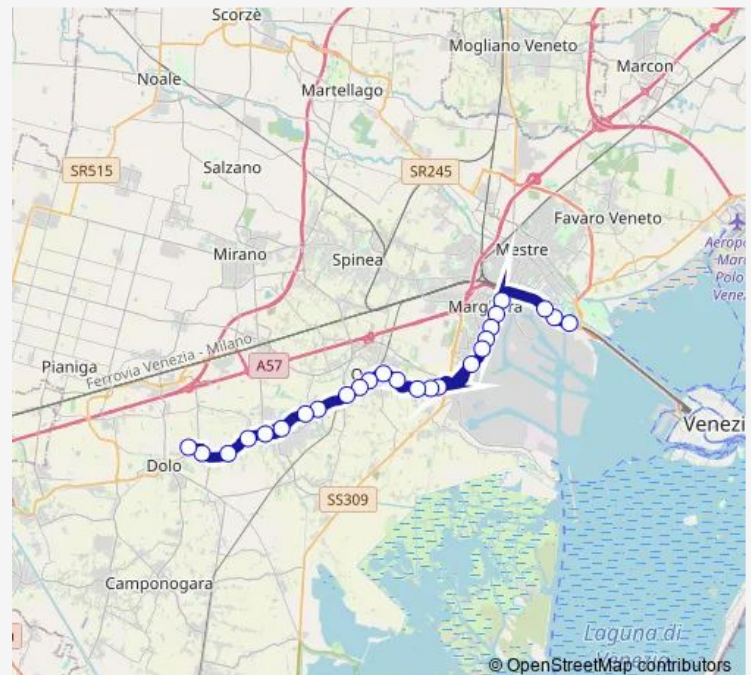

Bus 53e Liberta' Righi - Dolo Scuole

[Go to website](#)

Direction

Liberta' Righi — Dolo Scuole

25 stops

[Open route schedule](#)

- Liberta' Righi
- Liberta' Porto Marghera
- Liberta' Fincantieri
- Bandiera Durando
- Bandiera Cantore
- Bandiera Tommaseo
- Bandiera Ghega
- Bandiera Cruto
- Padana Colombara
- Padana del Luccio
- Padana delle Trote
- Padana Stazione
- Padana Civico 338
- Oriago Romagna
- Oriago Centro
- Oriago Stazione
- Oriago Sommo
- Mira Riscossa
- Mira Porte
- Mira Alighieri
- Mira centro

Route schedule

Liberta' Righi — Dolo Scuole

Monday	07:20
Tuesday	07:20
Wednesday	07:20
Thursday	07:20
Friday	07:20
Saturday	—
Sunday	—

Route info

Direction: Liberta' Righi

Stops: 25

Trip Duration: 0 hour 29 min

53e — Liberta' Righi - Dolo Scuole

Mira Albrizzi

Dolo Civico 75

Dolo Bandiera

Dolo Scuole

53e Bus time schedules and route maps are available in an offline PDF at busmaps.com. Use the busmaps.com website to see live bus times, train schedule or subway schedule, and step-by-step directions for all public transit in Venice