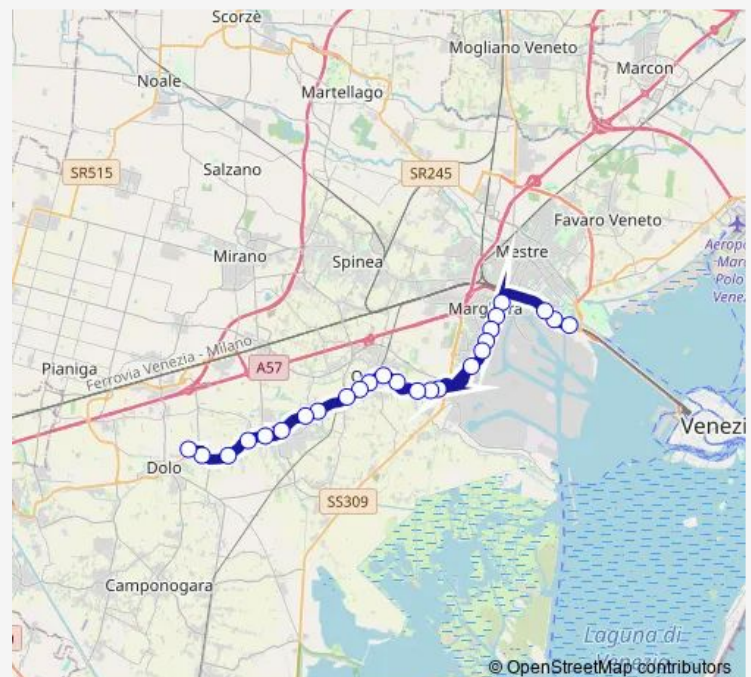

Direction

Liberta' Righi — Dolo Scuole

25 stops

[Open route schedule](#)

Liberta' Righi

Liberta' Porto Marghera

Liberta' Fincantieri

Bandiera Durando

Saturday —

Sunday —

Route info

Direction: Liberta' Righi

Stops: 25

Trip Duration: 0 hour 29 min

Mira Albrizzi

Dolo Civico 75