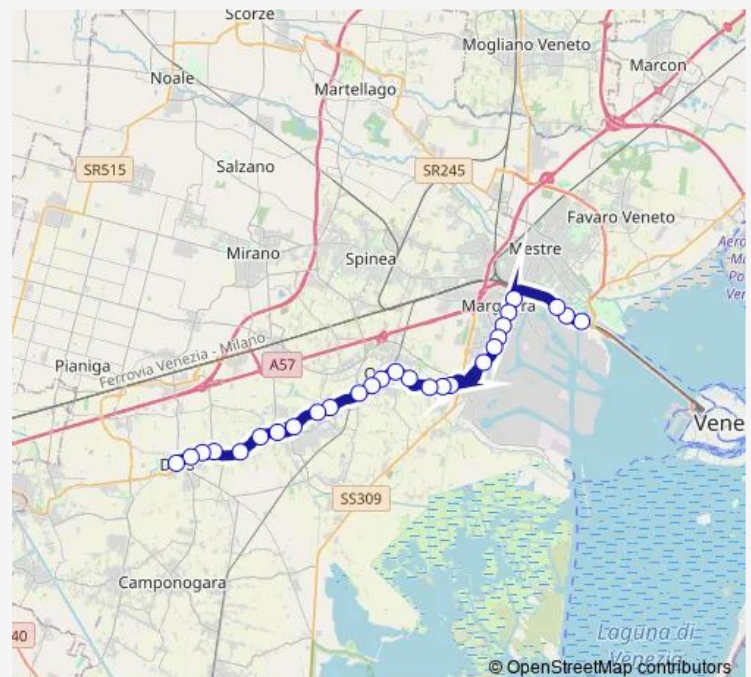

Direction

Liberta' Righi — Dolo Centro

27 stops

[Open route schedule](#)

Liberta' Righi

Liberta' Porto Marghera

Liberta' Fincantieri

Bandiera Durando

Padana Civico 338

Oriago Romagna

Oriago Centro

Oriago Stazione

Oriago Sommo

Mira Riscossa

Mira Porte

Mira Alighieri

Mira centro

Route schedule

Liberta' Righi — Dolo Centro

Monday	—
Tuesday	—
Wednesday	—
Thursday	—
Friday	—
Saturday	07:20
Sunday	—

Route info

Direction: Liberta' Righi

Stops: 27

Trip Duration: 0 hour 31 min

53E — Liberta' Righi - Dolo Centro

Mira Albrizzi

Dolo Civico 75

Dolo Bandiera

Dolo Ca' Tron

Dolo Manzoni

Dolo Centro

53E Bus time schedules and route maps are available in an offline PDF at busmaps.com. Use the busmaps.com website to see live bus times, train schedule or subway schedule, and step-by-step directions for all public transit in Venice